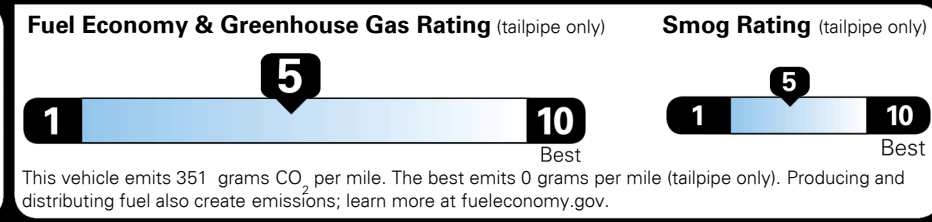

SMALL SUVs range from 18 to 120 MPG. The best vehicle rates 136 MPGe.

You spend $250 more in fuel costs over 5 years compared to the average new vehicle.

Annual fuel cost $1,550