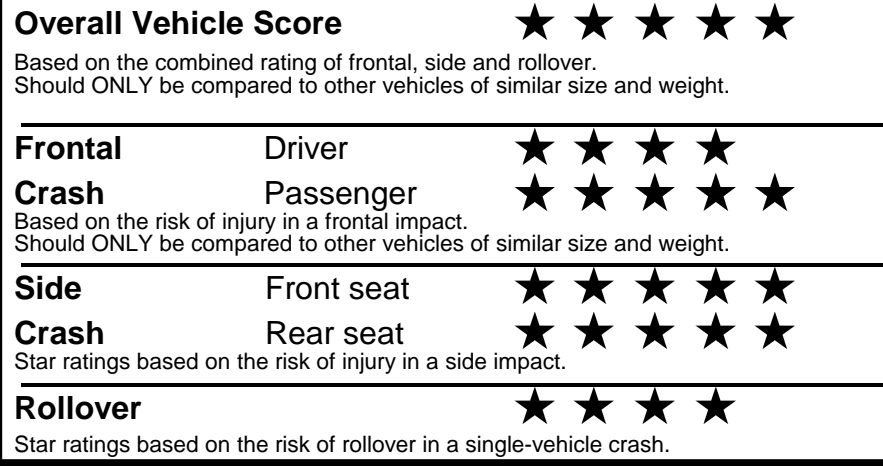

fuel economy.gov

Calculate personalized estimates and compare vehicles

GOVERNMENT 5-STAR SAFETY RATINGS

Star ratings range from 1 to 5 stars (★★★★★) with 5 being the highest. Source: National Highway Traffic Safety Administration (NHTSA). www.safercar.gov or 1-888-327-4236