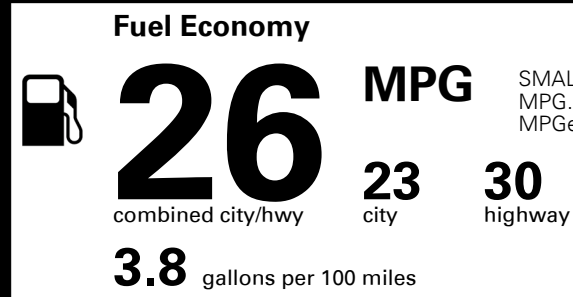

\$4,500.00

\$135.00
 \$50.00

\$ 31,875.00

\$ 1,045.00

\$ 32,920.00

#1 MASS MARKET BRAND IN J.D. POWER INITIAL QUALITY, 5 YEARS IN A ROW.

GIVE IT EVERYTHING KIA

For J.D. Power 2019 award information, go to jdpower.com/awards for more details.

EPA DOT Fuel Economy and Environment

Gasoline Vehicle

SMALL SUVs range from 18 to 120 MPG. The best vehicle rates 136 MPGe.

You spend \$250 more in fuel costs over 5 years compared to the average new vehicle.