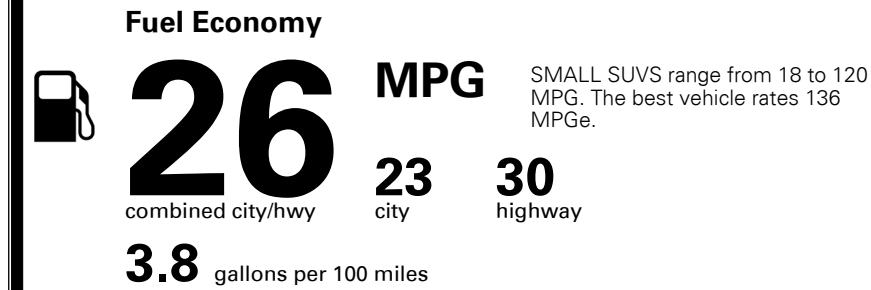

MANUFACTURER'S SUGGESTED RETAIL PRICE ▶

$ 27,190.00

COMPARE EX FWD FEATURES

1. Added to/in place of standard LX FWD features
2. 18" Alloy Wheels
   - Blind-Spot Collision Warning (BCW)
   - Rear Cross-Traffic Collision Warning (RCCW)
   - Smart (Hands-free) Power Liftgate
   - Smart Key & Push Button Start
   - Sofino Premium Leatherette Seat Trim
   - Power Adj. Driver's Seat w/ Power Lumbar
   - Heated Front Seats and Outside Mirrors
   - Dual-Zone Auto Climate Control
   - Power Fold Outside Mirrors w/Turn Signals

- Included
- Included
- Included
- Included
- Included
- Included
- Included
- Included
- Included
- Included

ADDITIONAL INSTALLED EQUIPMENT:
(In addition to or in place of standard features)

1. EX Technology Package
2. Panoramic Sunroof
   - 8" Touchscreen w/ Navigation
   - Harman Kardon Premium Audio
   - Leather Seat Trim & Heated Steering Wheel
   - Power Passenger Seat, Ventilated Front Seats
   - Smart Cruise Control w/ Stop & Go
   - Wireless Charging Pad, Electronic Parking Brake
   - Front & Rear Parking Assist Sensors
   - UVO link (1 yr trial; see owners.kia.com for details)
   - Cargo Mat
   - Carpeted Floor Mats

$4,500.00

$95.00
$135.00

MSRP INCLUDING OPTIONS

$ 31,920.00

INLAND FREIGHT AND HANDLING

$ 1,045.00

TOTAL MANUFACTURER'S SUGGESTED RETAIL PRICE ▶

$ 32,965.00

TOTAL ADDITIONAL WEIGHT: 14.5

EPA DOT Fuel Economy and Environment

Gasoline Vehicle

You spend $250 more in fuel costs over 5 years
compared to the average new vehicle.

Annual fuel cost $1,550