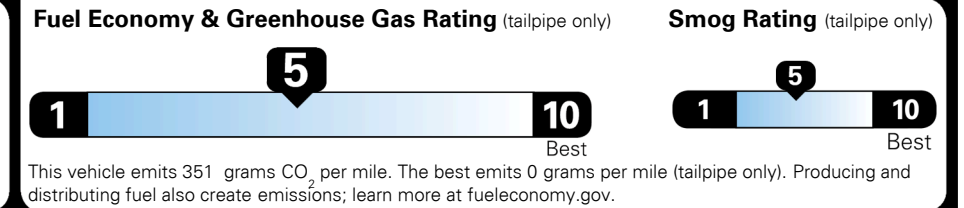

TOTAL ADDITIONAL WEIGHT: 14.5

EPA DOT Fuel Economy and Environment

Gasoline Vehicle

You spend \$250 more in fuel costs over 5 years
 compared to the average new vehicle.

Annual fuel cost \$1,550

Actual results will vary for many reasons, including driving conditions and how you drive and maintain your vehicle. The average new vehicle gets 27 MPG and costs \$7,500 to fuel over 5 years. Cost estimates are based on 15,000 miles per year at \$ 2.70 per gallon. MPGe is miles per gasoline gallon equivalent. Vehicle emissions are a significant cause of climate change and smog.