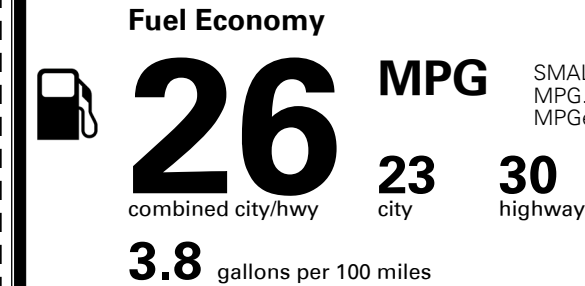

\$395.00
 \$135.00
 \$50.00

MSRP INCLUDING OPTIONS

\$ 27,770.00

INLAND FREIGHT AND HANDLING

\$ 1,045.00

TOTAL MANUFACTURER'S SUGGESTED RETAIL PRICE ▶

\$ 28,815.00

EPA DOT Fuel Economy and Environment

Gasoline Vehicle

SMALL SUVs range from 18 to 120 MPG. The best vehicle rates 136 MPGe.

You spend \$250 more in fuel costs over 5 years compared to the average new vehicle.

Annual fuel cost \$1,550

Fuel Economy & Greenhouse Gas Rating (tailpipe only)