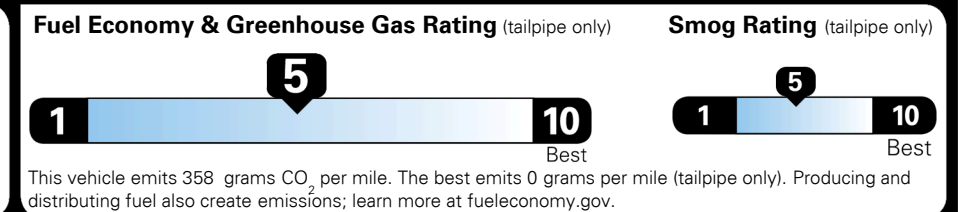

EPA DOT Fuel Economy and Environment

Gasoline Vehicle

Fuel Economy

25 MPG combined city/hwy
22 MPG city
29 MPG highway

4.0 gallons per 100 miles

SMALL SUVs range from 18 to 37 MPG. The best vehicle rates 136 MPGe.

You spend $750 more in fuel costs over 5 years compared to the average new vehicle.

Annual fuel cost $1,550