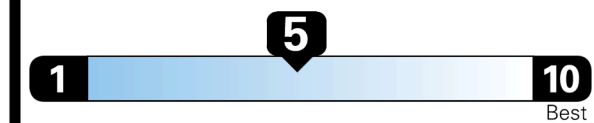

EPA DOT Fuel Economy and Environment

Gasoline Vehicle

Fuel Economy

26 MPG
combined city/hwy

23 MPG
city

30 MPG
highway

3.8 gallons per 100 miles

SMALL SUVs range from 18 to 120
MPG. The best vehicle rates 136
MPGe.

You spend
$250
more in fuel costs
over 5 years
compared to the
average new vehicle.

Annual fuel cost
$1,550

Fuel Economy & Greenhouse Gas Rating (tailpipe only)