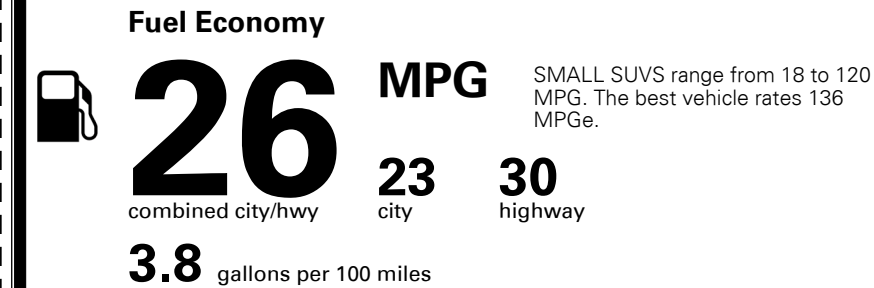

EXTERIOR

17" Alloy Wheels
Auto-On/Off Projector Headlights
LED Daytime Running Lights
Rear Privacy Glass
Rear Spoiler

WARRANTY

10 Year/100,000 Mile Limited Powertrain Warranty
5 Year/60,000 Mile Limited Basic Warranty
5 Year/60,000 Mile Roadside Assistance
*Ask dealer for details

MANUFACTURER'S SUGGESTED RETAIL PRICE ▶

COMPARE EX FWD FEATURES

Added to/in place of standard LX FWD features

- 18" Alloy Wheels
- Blind-Spot Collision Warning (BCW)
- Rear Cross-Traffic Collision Warning (RCCW)
- Smart (Hands-free) Power Liftgate
- Smart Key & Push Button Start
- Sofino Premium Leatherette Seat Trim
- Power Adj. Driver's Seat w/ Power Lumbar
- Heated Front Seats and Outside Mirrors
- Dual-Zone Auto Climate Control
- Power Fold Outside Mirrors w/Turn Signals

ADDITIONAL INSTALLED EQUIPMENT:

(In addition to or in place of standard features)
Black Cherry Paint
Carpeted Floor Mats
Cargo Tray

$ 27,190.00

Included
Included
Included
Included
Included
Included
Included
Included
Included
Included

$395.00
$135.00
$80.00

MSRP INCLUDING OPTIONS

$ 27,800.00

INLAND FREIGHT AND HANDLING

$ 1,045.00

TOTAL MANUFACTURER'S SUGGESTED RETAIL PRICE ▶

$ 28,845.00

TOTAL ADDITIONAL WEIGHT: 10.7

#1 MASS MARKET BRAND IN
J.D. POWER INITIAL QUALITY,
5 YEARS IN A ROW.

GIVE IT EVERYTHING

For J.D. Power 2019 award information, go to jdpower.com/awards for more details.

EPA DOT Fuel Economy and Environment

Gasoline Vehicle

You spend
$250
more in fuel costs
over 5 years
compared to the
average new vehicle.

Annual fuel cost
$1,550