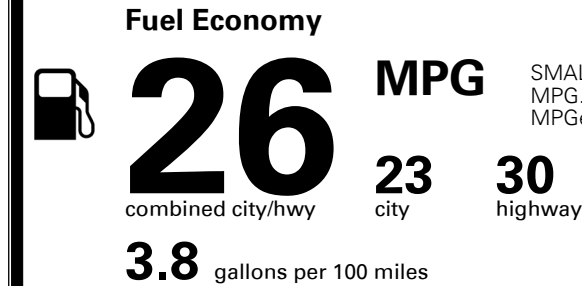

\$95.00
 \$135.00
 \$50.00

MSRP INCLUDING OPTIONS

\$ 27,470.00

INLAND FREIGHT AND HANDLING

\$ 1,045.00

TOTAL MANUFACTURER'S SUGGESTED RETAIL PRICE ▶

\$ 28,515.00

TOTAL ADDITIONAL WEIGHT: 15.0

EPA DOT Fuel Economy and Environment

Gasoline Vehicle

SMALL SUVs range from 18 to 120 MPG. The best vehicle rates 136 MPGe.

You spend \$250 more in fuel costs over 5 years compared to the average new vehicle.