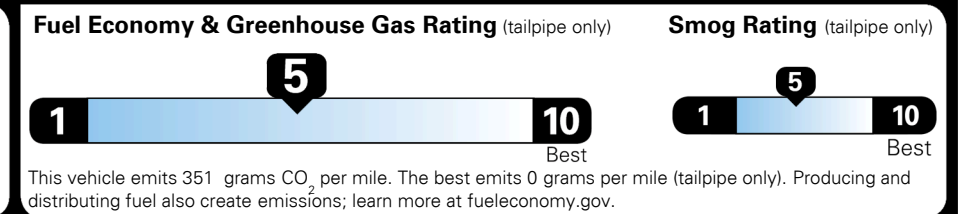

EPA DOT Fuel Economy and Environment

Gasoline Vehicle

Fuel Economy

26 MPG SMALL SUVs range from 18 to 120 MPG. The best vehicle rates 136 MPGe.

combined city/hwy
city
highway

3.8 gallons per 100 miles

You spend $250 more in fuel costs over 5 years compared to the average new vehicle.

Annual fuel cost $1,550