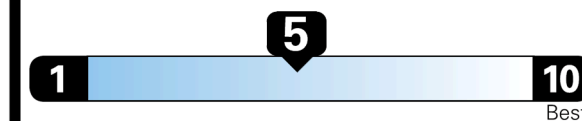

Gasoline Vehicle

SMALL SUVs range from 18 to 120 MPG. The best vehicle rates 136 MPGe.

You spend
\$250
 more in fuel costs
 over 5 years
 compared to the
 average new vehicle.

Annual fuel cost
\$1,550

Fuel Economy & Greenhouse Gas Rating (tailpipe only)