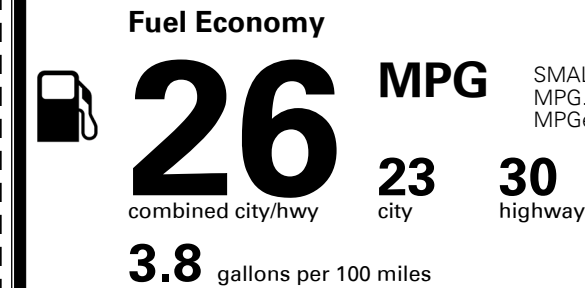

Gasoline Vehicle

SMALL SUVs range from 18 to 120 MPG. The best vehicle rates 136 MPGe.

You spend
\$250
 more in fuel costs
 over 5 years
 compared to the
 average new vehicle.

Annual fuel cost
\$1,550

Fuel Economy & Greenhouse Gas Rating (tailpipe only)