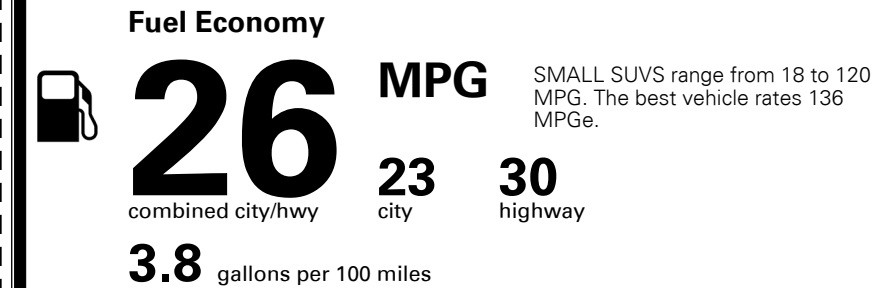

EXTERIOR

17" Alloy Wheels
Auto-On/Off Projector Headlights
LED Daytime Running Lights
Rear Privacy Glass
Rear Spoiler

WARRANTY

10 Year/100,000 Mile Limited Powertrain Warranty
5 Year/60,000 Mile Limited Basic Warranty
5 Year/60,000 Mile Roadside Assistance
*Ask dealer for details

MANUFACTURER'S SUGGESTED RETAIL PRICE ▶

$ 27,290.00

COMPARE EX FWD FEATURES

Added to/in place of standard LX FWD features

- 18" Alloy Wheels
- Blind-Spot Collision Warning (BCW)
- Rear Cross-Traffic Collision Warning (RCCW)
- Smart (Hands-free) Power Liftgate
- Smart Key & Push Button Start
- Sofino Premium Leatherette Seat Trim
- Power Adj. Driver's Seat w/ Power Lumbar
- Heated Front Seats and Outside Mirrors
- Dual-Zone Auto Climate Control
- Power Fold Outside Mirrors w/Turn Signals

Included
Included
Included
Included
Included
Included
Included
Included
Included
Included

ADDITIONAL INSTALLED EQUIPMENT:

(In addition to or in place of standard features)
Carpeted Floor Mats

$135.00

MSRP INCLUDING OPTIONS

$ 27,425.00

INLAND FREIGHT AND HANDLING

$ 1,120.00

TOTAL MANUFACTURER'S SUGGESTED RETAIL PRICE ▶

$ 28,545.00

TOTAL ADDITIONAL WEIGHT: 6.4

#1 MASS MARKET BRAND IN
J.D. POWER INITIAL QUALITY,
5 YEARS IN A ROW.

GIVE IT EVERYTHING

For J.D. Power 2019 award information, go to jdpower.com/awards for more details.

EPA DOT Fuel Economy and Environment

Gasoline Vehicle

You spend $250 more in fuel costs over 5 years
compared to the average new vehicle.

Annual fuel cost $1,550

Fuel Economy & Greenhouse Gas Rating (tailpipe only)

Smog Rating (tailpipe only)

This vehicle emits 351 grams CO₂ per mile. The best emits 0 grams per mile (tailpipe only). Producing and distributing fuel also create emissions; learn more at fuel economy.gov.

Actual results will vary for many reasons, including driving conditions and how you drive and maintain your vehicle. The average new vehicle gets 27 MPG and costs $7,500 to fuel over 5 years. Cost estimates are based on 15,000 miles per year at $ 2.70 per gallon. MPGe is miles per gasoline gallon equivalent. Vehicle emissions are a significant cause of climate change and smog.

fuel economy.gov

Calculate personalized estimates and compare vehicles

GOVERNMENT 5-STAR SAFETY RATINGS

Overall Vehicle Score ★ ★ ★ ★ ★

Based on the combined rating of frontal, side and rollover. Should ONLY be compared to other vehicles of similar size and weight.

Frontal Driver ★ ★ ★ ★ ★

Crash Passenger ★ ★ ★ ★ ★

Based on the risk of injury in a frontal impact. Should ONLY be compared to other vehicles of similar size and weight.

Side Front seat ★ ★ ★ ★ ★

Crash Rear seat ★ ★ ★ ★ ★

Star ratings based on the risk of injury in a side impact.

Rollover ★ ★ ★ ★ ★

Star ratings based on the risk of rollover in a single-vehicle crash.

Star ratings range from 1 to 5 stars (★★★★★) with 5 being the highest.

Source: National Highway Traffic Safety Administration (NHTSA).

www.safercar.gov or 1-888-327-4236

Manufacturer's suggested retail price includes Manufacturer's recommended pre-delivery service. License and title fees, state and local taxes and other dealer installed options and accessories are not included in the manufacturer's suggested retail price.

PARTS CONTENT INFORMATION

FOR VEHICLES IN THIS CAR LINE U.S./CANADIAN PARTS CONTENT: 1 %

MAJOR SOURCES OF FOREIGN PARTS:
OTHER: 8%
KOREA: 91%

NOTE: PARTS CONTENT DOES NOT INCLUDE FINAL ASSEMBLY, DISTRIBUTION, OR OTHER NON-PARTS COSTS.

FOR THIS VEHICLE FINAL ASSEMBLY POINT:
GWANGJU, KOREA

COUNTRY OF ORIGIN

ENGINE: KOREA

TRANSMISSION: KOREA