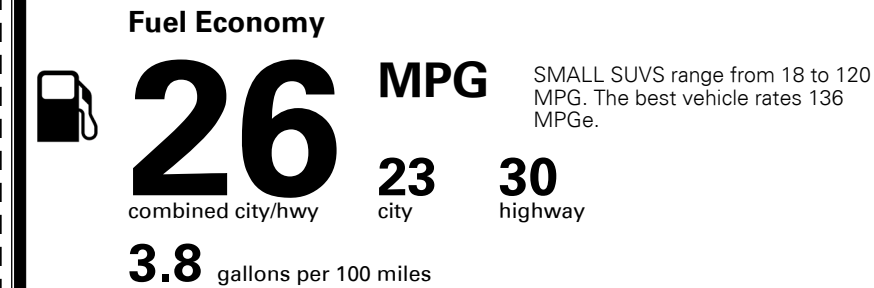

EXTERIOR

17" Alloy Wheels
Auto-On/Off Projector Headlights
LED Daytime Running Lights
Rear Privacy Glass
Rear Spoiler

WARRANTY

10 Year/100,000 Mile Limited Powertrain Warranty
5 Year/60,000 Mile Limited Basic Warranty
5 Year/60,000 Mile Roadside Assistance
*Ask dealer for details

MANUFACTURER'S SUGGESTED RETAIL PRICE ▶

COMPARE EX FWD FEATURES

Added to/in place of standard LX FWD features

- 18" Alloy Wheels
- Blind-Spot Collision Warning (BCW)
- Rear Cross-Traffic Collision Warning (RCCW)
- Smart (Hands-free) Power Liftgate
- Smart Key & Push Button Start
- Sofino Premium Leatherette Seat Trim
- Power Adj. Driver's Seat w/ Power Lumbar
- Heated Front Seats and Outside Mirrors
- Dual-Zone Auto Climate Control
- Power Fold Outside Mirrors w/Turn Signals

ADDITIONAL INSTALLED EQUIPMENT:

(In addition to or in place of standard features)
Carpeted Floor Mats

$ 27,190.00

Included
Included
Included
Included
Included
Included
Included
Included
Included
Included
Included

$135.00

MSRP INCLUDING OPTIONS

$ 27,325.00

INLAND FREIGHT AND HANDLING

$ 1,045.00

TOTAL MANUFACTURER'S SUGGESTED RETAIL PRICE ▶

$ 28,370.00

TOTAL ADDITIONAL WEIGHT: 6.4

#1 MASS MARKET BRAND IN
J.D. POWER INITIAL QUALITY,
5 YEARS IN A ROW.

GIVE IT EVERYTHING KIA

For J.D. Power 2019 award information, go to jdpower.com/awards for more details.

EPA DOT Fuel Economy and Environment

Gasoline Vehicle

You spend
$250
more in fuel costs
over 5 years
compared to the
average new vehicle.

Annual fuel cost
$1,550