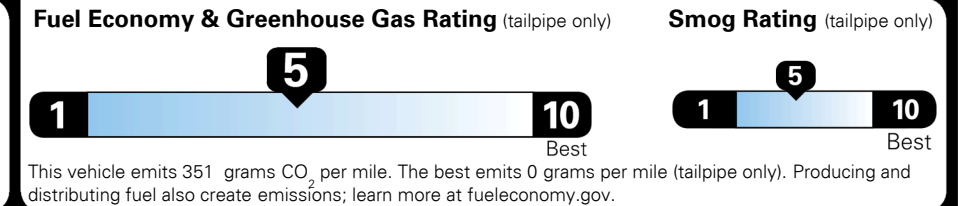

Actual results will vary for many reasons, including driving conditions and how you drive and maintain your vehicle. The average new vehicle gets 27 MPG and costs $7,500 to fuel over 5 years. Cost estimates are based on 15,000 miles per year at $ 2.70 per gallon. MPGe is miles per gasoline gallon equivalent. Vehicle emissions are a significant cause of climate change and smog.

fuelconomy.gov

Calculate personalized estimates and compare vehicles

GOVERNMENT 5-STAR SAFETY RATINGS

Overall Vehicle Score ★ ★ ★ ★ ★

Based on the combined rating of frontal, side and rollover.
Should ONLY be compared to other vehicles of similar size and weight.

Frontal Driver ★ ★ ★ ★ ★

Crash Passenger ★ ★ ★ ★ ★

Based on the risk of injury in a frontal impact.
Should ONLY be compared to other vehicles of similar size and weight.

Side Front seat ★ ★ ★ ★ ★

Crash Rear seat ★ ★ ★ ★ ★

Star ratings based on the risk of injury in a side impact.

Rollover ★ ★ ★ ★ ★

Star ratings based on the risk of rollover in a single-vehicle crash.

Star ratings range from 1 to 5 stars (★★★★★) with 5 being the highest.

Source: National Highway Traffic Safety Administration (NHTSA).

www.safercar.gov or 1-888-327-4236

Manufacturer's suggested retail price includes Manufacturer's recommended pre-delivery service. License and title fees, state and local taxes and other dealer installed options and accessories are not included in the manufacturer's suggested retail price.

PARTS CONTENT INFORMATION

FOR VEHICLES IN THIS CAR
LINE U.S./CANADIAN
PARTS CONTENT: 1 %

MAJOR SOURCES OF
FOREIGN PARTS:
OTHER: 8%
KOREA: 91%

NOTE: PARTS CONTENT DOES
NOT INCLUDE FINAL ASSEMBLY,
DISTRIBUTION, OR OTHER
NON-PARTS COSTS.

FOR THIS VEHICLE
FINAL ASSEMBLY POINT:
GWANGJU, KOREA

COUNTRY OF ORIGIN

ENGINE: KOREA

TRANSMISSION: KOREA