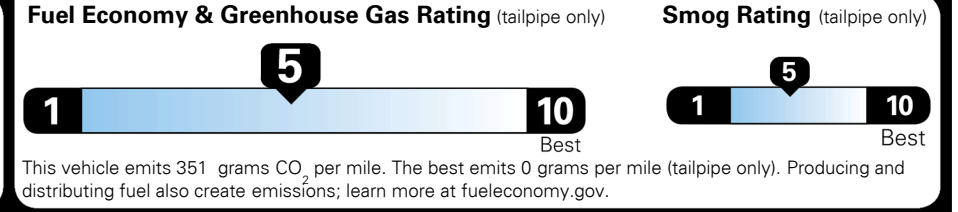

You spend $250 more in fuel costs over 5 years
compared to the average new vehicle.

Annual fuel cost $1,550