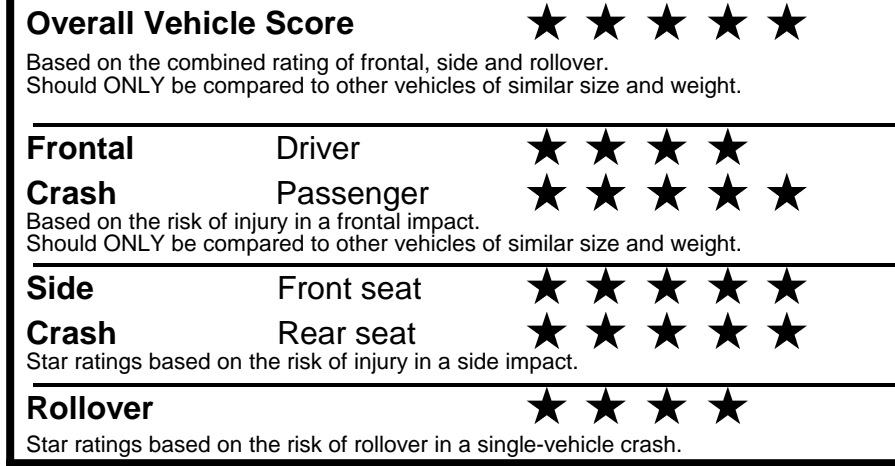

fueleconomy.gov
 Calculate personalized estimates and compare vehicles

Smartphone QR Code

GOVERNMENT 5-STAR SAFETY RATINGS

Star ratings range from 1 to 5 stars (★★★★★) with 5 being the highest.
 Source: National Highway Traffic Safety Administration (NHTSA).
www.safercar.gov or 1-888-327-4236