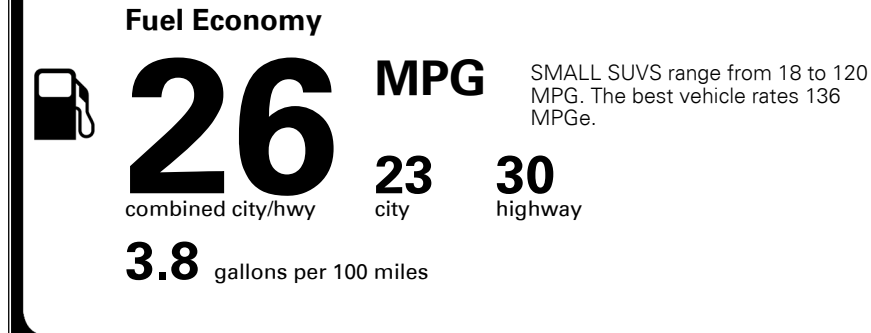

WARRANTY
10 Year/100,000 Mile Limited Powertrain Warranty
5 Year/60,000 Mile Limited Basic Warranty
5 Year/60,000 Mile Roadside Assistance
*Ask dealer for details

MANUFACTURER'S SUGGESTED RETAIL PRICE ▶

COMPARE EX FWD FEATURES
Added to/in place of standard LX FWD features
- 18" Alloy Wheels
- Blind-Spot Collision Warning (BCW)
- Rear Cross-Traffic Collision Warning (RCCW)
- Smart (Hands-free) Power Liftgate
- Smart Key & Push Button Start
- Sofino Premium Leatherette Seat Trim
- Power Adj. Driver's Seat w/ Power Lumbar
- Heated Front Seats and Outside Mirrors
- Dual-Zone Auto Climate Control
- Power Fold Outside Mirrors w/Turn Signals

ADDITIONAL INSTALLED EQUIPMENT:
(In addition to or in place of standard features)
Snow White Pearl Paint
Carpeted Floor Mats
Cargo Tray

MSRP INCLUDING OPTIONS

INLAND FREIGHT AND HANDLING

TOTAL MANUFACTURER'S SUGGESTED RETAIL PRICE ▶

$ 27,190.00

Included
Included
Included
Included
Included
Included
Included
Included
Included
Included
Included

$395.00
$135.00
$80.00

$ 27,800.00

$ 1,045.00

$ 28,845.00

EPA DOT Fuel Economy and Environment

Gasoline Vehicle