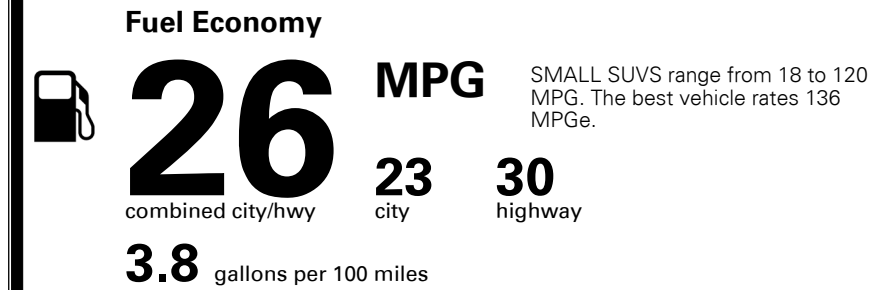

MANUFACTURER'S SUGGESTED RETAIL PRICE ▶

COMPARE EX FWD FEATURES
Added to/in place of standard LX FWD features

- 18" Alloy Wheels
- Blind-Spot Collision Warning (BCW)
- Rear Cross-Traffic Collision Warning (RCCW)
- Smart (Hands-free) Power Liftgate
- Smart Key & Push Button Start
- Sofino Premium Leatherette Seat Trim
- Power Adj. Driver's Seat w/ Power Lumbar
- Heated Front Seats and Outside Mirrors
- Dual-Zone Auto Climate Control
- Power Fold Outside Mirrors w/Turn Signals

ADDITIONAL INSTALLED EQUIPMENT:
(In addition to or in place of standard features)
Black Cherry Paint
Carpeted Floor Mats

$ 27,190.00

Included
Included
Included
Included
Included
Included
Included
Included
Included
Included
Included

$395.00
$135.00

MSRP INCLUDING OPTIONS

$ 27,720.00

INLAND FREIGHT AND HANDLING

$ 1,045.00

TOTAL MANUFACTURER'S SUGGESTED RETAIL PRICE ▶

$ 28,765.00

TOTAL ADDITIONAL WEIGHT: 6.4

EPA DOT Fuel Economy and Environment

Gasoline Vehicle

You spend $250 more in fuel costs over 5 years compared to the average new vehicle.

Annual fuel cost $1,550