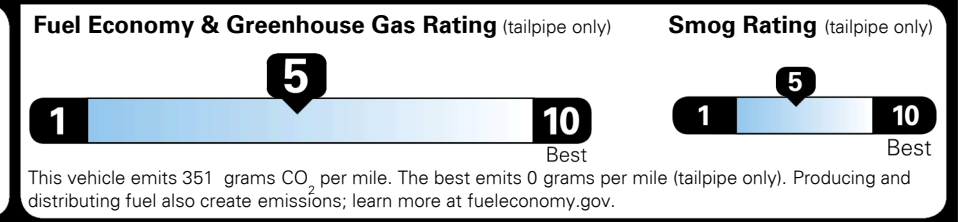

Actual results will vary for many reasons, including driving conditions and how you drive and maintain your vehicle. The average new vehicle gets 27 MPG and costs $7,500 to fuel over 5 years. Cost estimates are based on 15,000 miles per year at $ 2.70 per gallon. MPGe is miles per gasoline gallon equivalent. Vehicle emissions are a significant cause of climate change and smog.

fueleconomy.gov

Calculate personalized estimates and compare vehicles