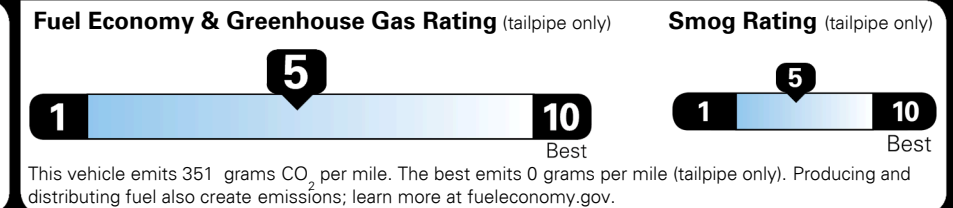

You spend $250 more in fuel costs over 5 years
compared to the average new vehicle.

Annual fuel cost $1,550