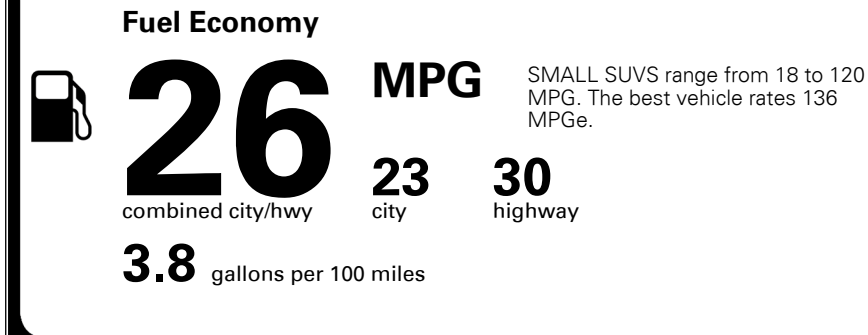

MANUFACTURER'S SUGGESTED RETAIL PRICE ▶

COMPARE EX FWD FEATURES
Added to/in place of standard LX FWD features

- 18" Alloy Wheels
- Blind-Spot Collision Warning (BCW)
- Rear Cross-Traffic Collision Warning (RCCW)
- Smart (Hands-free) Power Liftgate
- Smart Key & Push Button Start
- Sofino Premium Leatherette Seat Trim
- Power Adj. Driver's Seat w/ Power Lumbar
- Heated Front Seats and Outside Mirrors
- Dual-Zone Auto Climate Control
- Power Fold Outside Mirrors w/Turn Signals

ADDITIONAL INSTALLED EQUIPMENT:
(In addition to or in place of standard features)
Black Cherry Paint
Carpeted Floor Mats

MSRP INCLUDING OPTIONS

INLAND FREIGHT AND HANDLING

TOTAL MANUFACTURER'S SUGGESTED RETAIL PRICE ▶

$ 27,190.00

Included
Included
Included
Included
Included
Included
Included
Included
Included
Included
Included

$395.00
$135.00

$ 27,720.00

$ 1,045.00

$ 28,765.00

EPA DOT Fuel Economy and Environment

Gasoline Vehicle

You spend $250 more in fuel costs over 5 years
compared to the average new vehicle.

Annual fuel cost $1,550