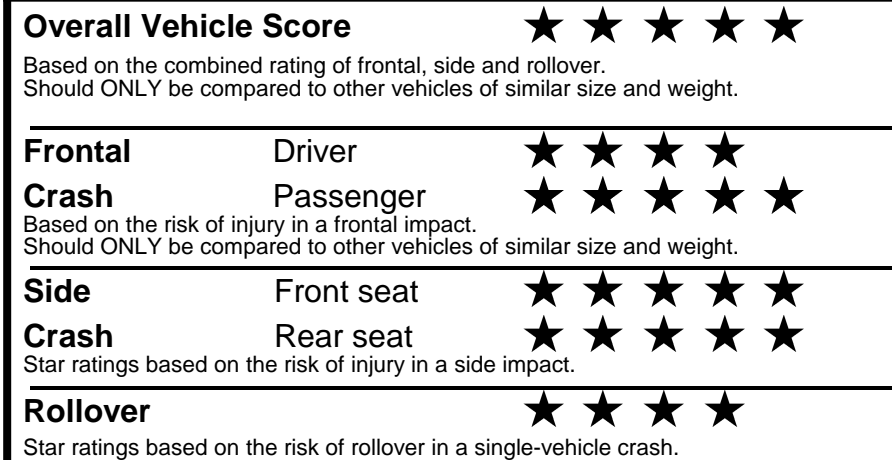

fueleconomy.gov

Calculate personalized estimates and compare vehicles

GOVERNMENT 5-STAR SAFETY RATINGS

Star ratings range from 1 to 5 stars (★★★★★) with 5 being the highest.
 Source: National Highway Traffic Safety Administration (NHTSA).
www.safercar.gov or 1-888-327-4236