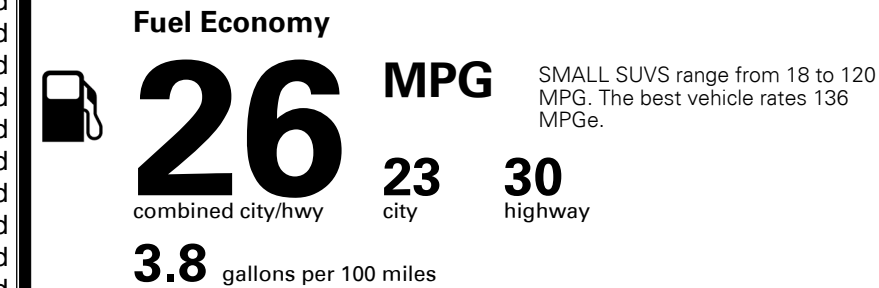

\$395.00
 \$135.00

MSRP INCLUDING OPTIONS

\$ 27,720.00

INLAND FREIGHT AND HANDLING

\$ 1,045.00

TOTAL MANUFACTURER'S SUGGESTED RETAIL PRICE ▶

\$ 28,765.00

EPA DOT Fuel Economy and Environment

Gasoline Vehicle

You spend \$250 more in fuel costs over 5 years compared to the average new vehicle.

Annual fuel cost \$1,550

Fuel Economy & Greenhouse Gas Rating (tailpipe only)

Smog Rating (tailpipe only)