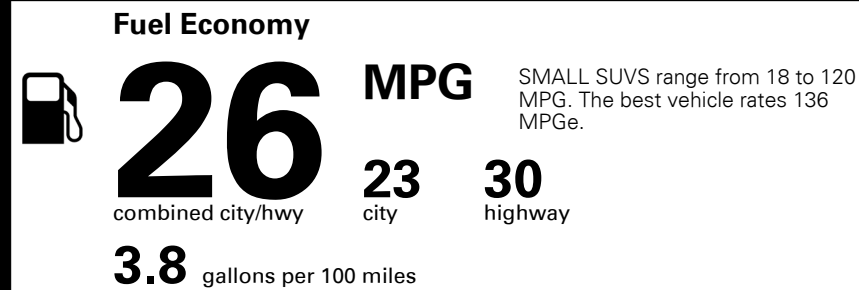

\$4,500.00

\$135.00
 \$300.00

\$ 32,125.00

\$ 1,045.00

\$ 33,170.00

EPA DOT Fuel Economy and Environment

Gasoline Vehicle

You spend \$250 more in fuel costs over 5 years
 compared to the average new vehicle.