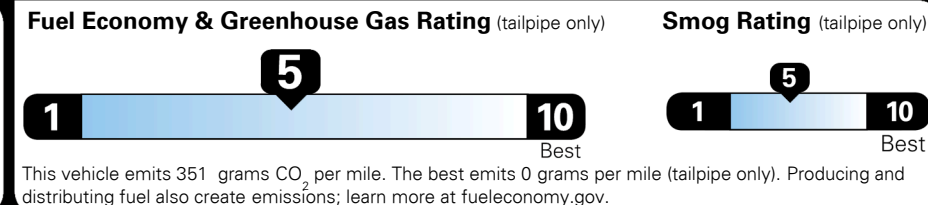

You spend $250 more in fuel costs over 5 years
compared to the average new vehicle.

Annual fuel cost $1,550

Actual results will vary for many reasons, including driving conditions and how you drive and maintain your vehicle. The average new vehicle gets 27 MPG and costs $7,500 to fuel over 5 years. Cost estimates are based on 15,000 miles per year at $ 2.70 per gallon. MPGe is miles per gasoline gallon equivalent. Vehicle emissions are a significant cause of climate change and smog.

fueleconomy.gov

Calculate personalized estimates and compare vehicles

GOVERNMENT 5-STAR SAFETY RATINGS

Overall Vehicle Score ★★★★★

Based on the combined rating of frontal, side and rollover. Should ONLY be compared to other vehicles of similar size and weight.

Frontal Driver ★★★★★

Crash Passenger ★★★★★

Based on the risk of injury in a frontal impact. Should ONLY be compared to other vehicles of similar size and weight.

Side Front seat ★★★★★

Crash Rear seat ★★★★★

Star ratings based on the risk of injury in a side impact.

Rollover ★★★★★

Star ratings based on the risk of rollover in a single-vehicle crash.

Star ratings range from 1 to 5 stars (★★★★★) with 5 being the highest.

Source: National Highway Traffic Safety Administration (NHTSA).

www.safercar.gov or 1-888-327-4236

Manufacturer's suggested retail price includes Manufacturer's recommended pre-delivery service. License and title fees, state and local taxes and other dealer installed options and accessories are not included in the manufacturer's suggested retail price.

PARTS CONTENT INFORMATION

FOR VEHICLES IN THIS CAR LINE U.S./CANADIAN PARTS CONTENT: 1 %

MAJOR SOURCES OF FOREIGN PARTS:
OTHER: 8%
KOREA: 91%

NOTE: PARTS CONTENT DOES NOT INCLUDE FINAL ASSEMBLY, DISTRIBUTION, OR OTHER NON-PARTS COSTS.

FOR THIS VEHICLE FINAL ASSEMBLY POINT: GWANGJU, KOREA

COUNTRY OF ORIGIN

ENGINE: KOREA
TRANSMISSION: KOREA

TOTAL ADDITIONAL WEIGHT: 7.0