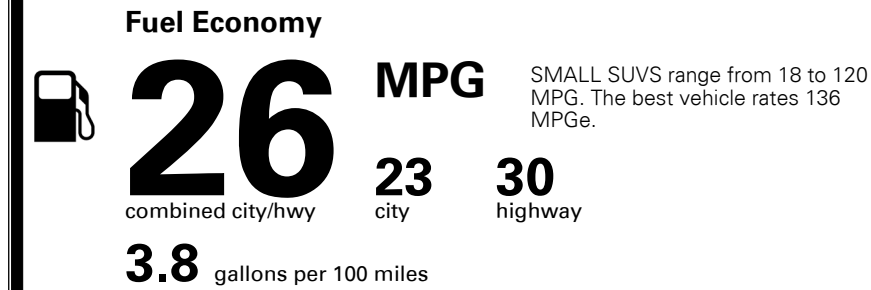

\$395.00
 \$4,500.00

\$135.00
 \$50.00
 \$115.00

\$ 32,385.00

\$ 1,045.00

\$ 33,430.00

EPA DOT Fuel Economy and Environment

Gasoline Vehicle

You spend \$250 more in fuel costs over 5 years
 compared to the average new vehicle.