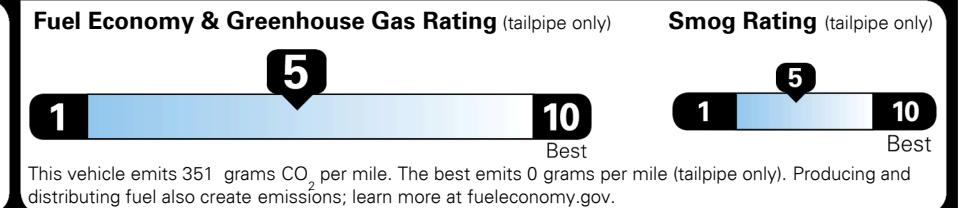

You spend $250 more in fuel costs over 5 years
compared to the average new vehicle.

Annual fuel cost $1,550

Actual results will vary for many reasons, including driving conditions and how you drive and maintain your vehicle. The average new vehicle gets 27 MPG and costs $7,500 to fuel over 5 years. Cost estimates are based on 15,000 miles per year at $ 2.70 per gallon. MPGe is miles per gasoline gallon equivalent. Vehicle emissions are a significant cause of climate change and smog.

fueleconomy.gov

Calculate personalized estimates and compare vehicles

GOVERNMENT 5-STAR SAFETY RATINGS

Overall Vehicle Score ★★★★★

Based on the combined rating of frontal, side and rollover. Should ONLY be compared to other vehicles of similar size and weight.

Frontal Crash Driver Passenger ★★★★★

Based on the risk of injury in a frontal impact. Should ONLY be compared to other vehicles of similar size and weight.

Side Crash Front seat Rear seat ★★★★★

Star ratings based on the risk of injury in a side impact.

Rollover ★★★★★

Star ratings based on the risk of rollover in a single-vehicle crash.

Star ratings range from 1 to 5 stars (★★★★★) with 5 being the highest.

Source: National Highway Traffic Safety Administration (NHTSA).

www.safercar.gov or 1-888-327-4236

Manufacturer's suggested retail price includes Manufacturer's recommended pre-delivery service. License and title fees, state and local taxes and other dealer installed options and accessories are not included in the manufacturer's suggested retail price.

PARTS CONTENT INFORMATION

FOR VEHICLES IN THIS CAR LINE U.S./CANADIAN PARTS CONTENT: 1 %

MAJOR SOURCES OF FOREIGN PARTS:
OTHER: 8%
KOREA: 91%

NOTE: PARTS CONTENT DOES NOT INCLUDE FINAL ASSEMBLY, DISTRIBUTION, OR OTHER NON-PARTS COSTS.

FOR THIS VEHICLE FINAL ASSEMBLY POINT: GWANGJU, KOREA

COUNTRY OF ORIGIN

ENGINE: KOREA

TRANSMISSION: KOREA

TOTAL ADDITIONAL WEIGHT: 8.6