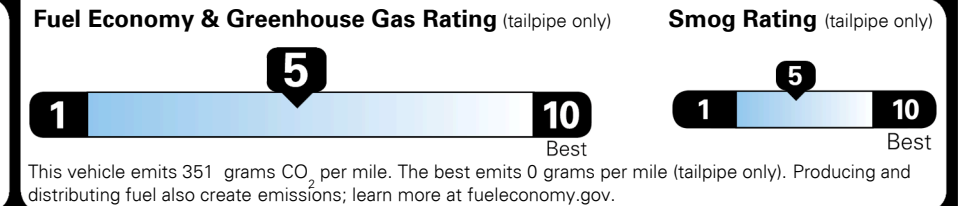

\$395.00
 \$135.00
 \$60.00

MSRP INCLUDING OPTIONS

\$ 27,780.00

INLAND FREIGHT AND HANDLING

\$ 1,045.00

TOTAL MANUFACTURER'S SUGGESTED RETAIL PRICE ▶

\$ 28,825.00

TOTAL ADDITIONAL WEIGHT: 7.2

EPA DOT Fuel Economy and Environment

Gasoline Vehicle

You spend \$250 more in fuel costs over 5 years compared to the average new vehicle.

Annual fuel cost \$1,550

Actual results will vary for many reasons, including driving conditions and how you drive and maintain your vehicle. The average new vehicle gets 27 MPG and costs \$7,500 to fuel over 5 years. Cost estimates are based on 15,000 miles per year at \$ 2.70 per gallon. MPGe is miles per gasoline gallon equivalent. Vehicle emissions are a significant cause of climate change and smog.