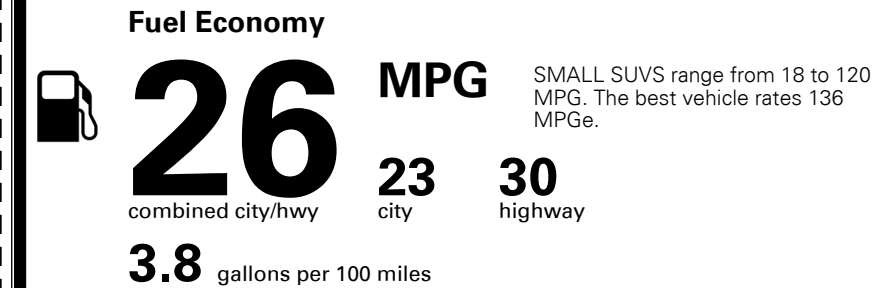

EXTERIOR

17" Alloy Wheels
Auto-On/Off Projector Headlights
LED Daytime Running Lights
Rear Privacy Glass
Rear Spoiler

WARRANTY

10 Year/100,000 Mile Limited Powertrain Warranty
5 Year/60,000 Mile Limited Basic Warranty
5 Year/60,000 Mile Roadside Assistance
*Ask dealer for details

MANUFACTURER'S SUGGESTED RETAIL PRICE ▶

$ 27,190.00

COMPARE EX FWD FEATURES

Added to/in place of standard LX FWD features

- 18" Alloy Wheels
- Blind-Spot Collision Warning (BCW)
- Rear Cross-Traffic Collision Warning (RCCW)
- Smart (Hands-free) Power Liftgate
- Smart Key & Push Button Start
- Sofino Premium Leatherette Seat Trim
- Power Adj. Driver's Seat w/ Power Lumbar
- Heated Front Seats and Outside Mirrors
- Dual-Zone Auto Climate Control
- Power Fold Outside Mirrors w/Turn Signals

Included
Included
Included
Included
Included
Included
Included
Included
Included
Included

ADDITIONAL INSTALLED EQUIPMENT:
(In addition to or in place of standard features)
Snow White Pearl Paint
Carpeted Floor Mats
Wheel Locks

$395.00
$135.00
$60.00

MSRP INCLUDING OPTIONS

$ 27,780.00

INLAND FREIGHT AND HANDLING

$ 1,045.00

TOTAL MANUFACTURER'S SUGGESTED RETAIL PRICE ▶

$ 28,825.00

TOTAL ADDITIONAL WEIGHT: 7.2

EPA DOT Fuel Economy and Environment

Gasoline Vehicle

You spend $250 more in fuel costs over 5 years compared to the average new vehicle.

Annual fuel cost $1,550