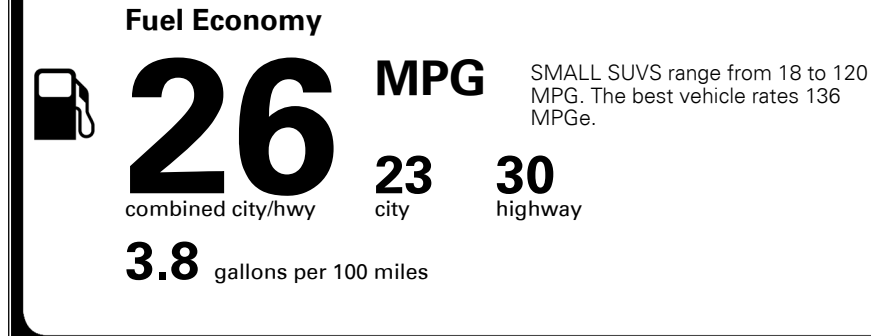

MANUFACTURER'S SUGGESTED RETAIL PRICE ▶

$ 27,190.00

COMPARE EX FWD FEATURES

Added to/in place of standard LX FWD features

- 18" Alloy Wheels
- Blind-Spot Collision Warning (BCW)
- Rear Cross-Traffic Collision Warning (RCCW)
- Smart (Hands-free) Power Liftgate
- Smart Key & Push Button Start
- Sofino Premium Leatherette Seat Trim
- Power Adj. Driver's Seat w/ Power Lumbar
- Heated Front Seats and Outside Mirrors
- Dual-Zone Auto Climate Control
- Power Fold Outside Mirrors w/Turn Signals

Included
Included
Included
Included
Included
Included
Included
Included
Included
Included

ADDITIONAL INSTALLED EQUIPMENT:

(In addition to or in place of standard features)
Snow White Pearl Paint
EX Technology Package
- Panoramic Sunroof
- 8" Touchscreen w/ Navigation
- Harman Kardon Premium Audio
- Leather Seat Trim & Heated Steering Wheel
- Power Passenger Seat, Ventilated Front Seats
- Smart Cruise Control w/ Stop & Go
- Wireless Charging Pad, Electronic Parking Brake
- Front & Rear Parking Assist Sensors
- UVO link (1 yr trial; see owners.kia.com for details)
Cargo Mat
Carpeted Floor Mats
Cargo Cover

$395.00
$4,500.00

$95.00
$135.00
$150.00

MSRP INCLUDING OPTIONS

$ 32,465.00

INLAND FREIGHT AND HANDLING

$ 1,045.00

TOTAL MANUFACTURER'S SUGGESTED RETAIL PRICE ▶

$ 33,510.00

TOTAL ADDITIONAL WEIGHT: 22.7

EPA DOT Fuel Economy and Environment

Gasoline Vehicle

You spend $250 more in fuel costs over 5 years
compared to the average new vehicle.

Annual fuel cost $1,550