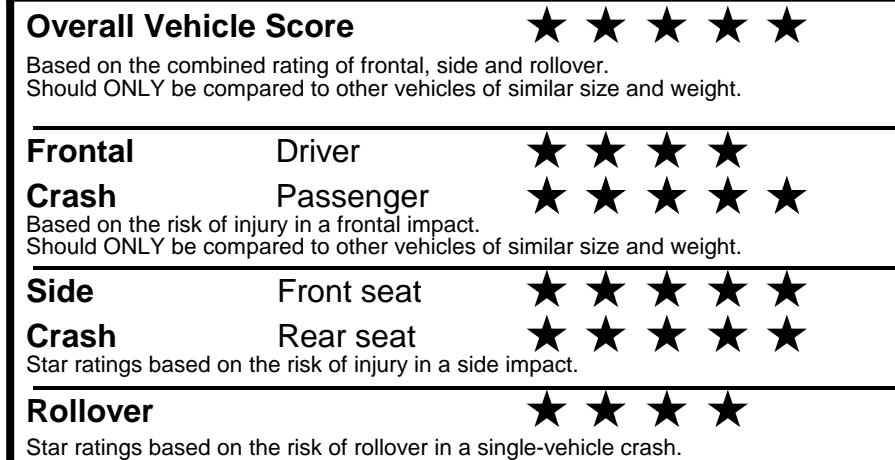

GOVERNMENT 5-STAR SAFETY RATINGS

Star ratings range from 1 to 5 stars (★★★★★) with 5 being the highest.
Source: National Highway Traffic Safety Administration (NHTSA).
www.safercar.gov or 1-888-327-4236

Manufacturer's suggested retail price includes Manufacturer's recommended pre-delivery service. License and title fees, state and local taxes and other dealer installed options and accessories are not included in the manufacturer's suggested retail price.

PARTS CONTENT INFORMATION

FOR VEHICLES IN THIS CAR LINE U.S./CANADIAN PARTS CONTENT: 1 %

MAJOR SOURCES OF FOREIGN PARTS:
OTHER: 8%
KOREA: 91%

NOTE: PARTS CONTENT DOES NOT INCLUDE FINAL ASSEMBLY, DISTRIBUTION, OR OTHER NON-PARTS COSTS.

FOR THIS VEHICLE FINAL ASSEMBLY POINT: GWANGJU, KOREA

COUNTRY OF ORIGIN

ENGINE: KOREA

TRANSMISSION: KOREA