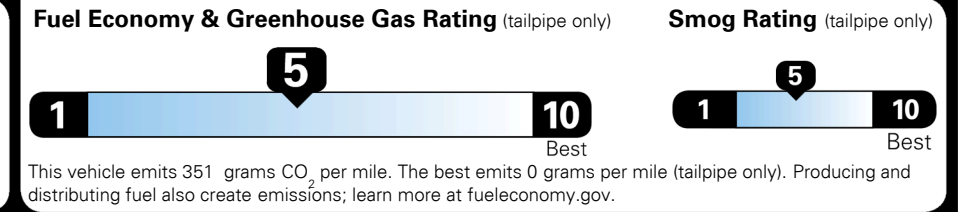

TOTAL ADDITIONAL WEIGHT: 22.7

**EPA DOT Fuel Economy and Environment**

**Gasoline Vehicle**

**You spend \$250 more in fuel costs over 5 years**  
 compared to the average new vehicle.

**Annual fuel cost \$1,550**