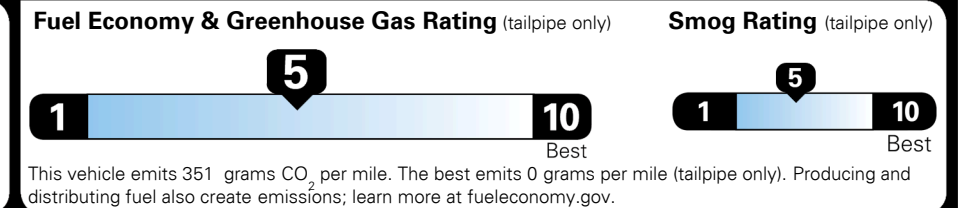

You spend $250 more in fuel costs over 5 years
compared to the average new vehicle.

Annual fuel cost $1,550

Actual results will vary for many reasons, including driving conditions and how you drive and maintain your vehicle. The average new vehicle gets 27 MPG and costs $7,500 to fuel over 5 years. Cost estimates are based on 15,000 miles per year at $ 2.70 per gallon. MPGe is miles per gasoline gallon equivalent. Vehicle emissions are a significant cause of climate change and smog.

fueleconomy.gov

Calculate personalized estimates and compare vehicles

GOVERNMENT 5-STAR SAFETY RATINGS

Overall Vehicle Score ★★★★★

Based on the combined rating of frontal, side and rollover. Should ONLY be compared to other vehicles of similar size and weight.

Frontal Driver ★★★★★

Crash Passenger ★★★★★

Based on the risk of injury in a frontal impact. Should ONLY be compared to other vehicles of similar size and weight.

Side Front seat ★★★★★

Crash Rear seat ★★★★★

Star ratings based on the risk of injury in a side impact.

Rollover ★★★★★

Star ratings based on the risk of rollover in a single-vehicle crash.

Star ratings range from 1 to 5 stars (★★★★★) with 5 being the highest.

Source: National Highway Traffic Safety Administration (NHTSA).

www.safercar.gov or 1-888-327-4236

Manufacturer's suggested retail price includes Manufacturer's recommended pre-delivery service. License and title fees, state and local taxes and other dealer installed options and accessories are not included in the manufacturer's suggested retail price.

PARTS CONTENT INFORMATION

FOR VEHICLES IN THIS CAR LINE U.S./CANADIAN PARTS CONTENT: 1 %

MAJOR SOURCES OF FOREIGN PARTS:
OTHER: 8%
KOREA: 91%

NOTE: PARTS CONTENT DOES NOT INCLUDE FINAL ASSEMBLY, DISTRIBUTION, OR OTHER NON-PARTS COSTS.

FOR THIS VEHICLE FINAL ASSEMBLY POINT: GWANGJU, KOREA

COUNTRY OF ORIGIN

ENGINE: KOREA

TRANSMISSION: KOREA

TOTAL ADDITIONAL WEIGHT: 6.4