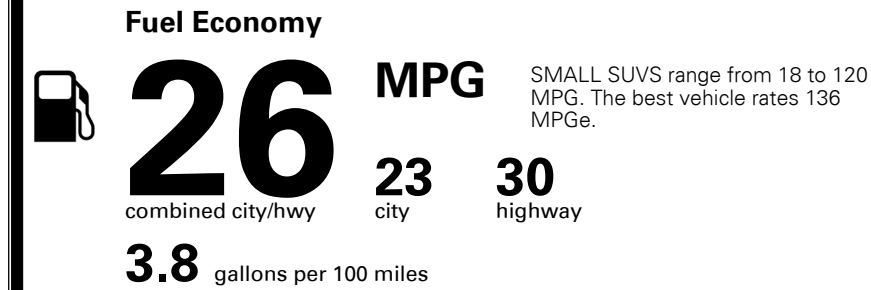

\$4,500.00

\$135.00

\$ 31,825.00

\$ 1,045.00

\$ 32,870.00

EPA DOT Fuel Economy and Environment

Gasoline Vehicle

You spend \$250 more in fuel costs over 5 years
 compared to the average new vehicle.