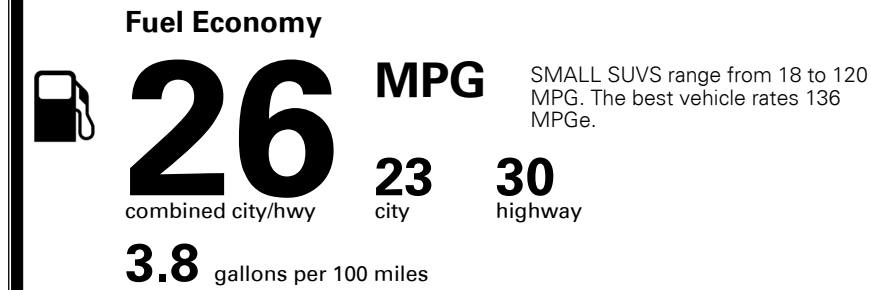

MANUFACTURER'S SUGGESTED RETAIL PRICE ▶

COMPARE EX FWD FEATURES

Added to/in place of standard LX FWD features

- 18" Alloy Wheels
- Blind-Spot Collision Warning (BCW)
- Rear Cross-Traffic Collision Warning (RCCW)
- Smart (Hands-free) Power Liftgate
- Smart Key & Push Button Start
- Sofino Premium Leatherette Seat Trim
- Power Adj. Driver's Seat w/ Power Lumbar
- Heated Front Seats and Outside Mirrors
- Dual-Zone Auto Climate Control
- Power Fold Outside Mirrors w/Turn Signals

ADDITIONAL INSTALLED EQUIPMENT:
(In addition to or in place of standard features)

EX Technology Package $4,500.00

- Panoramic Sunroof
- 8" Touchscreen w/ Navigation
- Harman Kardon Premium Audio
- Leather Seat Trim & Heated Steering Wheel
- Power Passenger Seat, Ventilated Front Seats
- Smart Cruise Control w/ Stop & Go
- Wireless Charging Pad, Electronic Parking Brake
- Front & Rear Parking Assist Sensors
- UVO link (1 yr trial; see owners.kia.com for details)
- Cargo Mat $95.00
- Carpeted Floor Mats $135.00
- Cargo Cover $150.00

MSRP INCLUDING OPTIONS $ 32,070.00

INLAND FREIGHT AND HANDLING $ 1,045.00

TOTAL MANUFACTURER'S SUGGESTED RETAIL PRICE ▶ $ 33,115.00

$ 27,190.00

Included
Included
Included
Included
Included
Included
Included
Included
Included
Included

EPA DOT Fuel Economy and Environment

Gasoline Vehicle

You spend $250 more in fuel costs over 5 years
compared to the average new vehicle.

Annual fuel cost $1,550