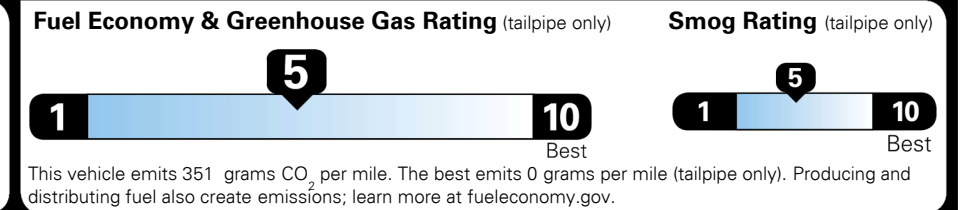

MSRP INCLUDING OPTIONS \$ 32,070.00

INLAND FREIGHT AND HANDLING \$ 1,045.00

TOTAL MANUFACTURER'S SUGGESTED RETAIL PRICE ▶ \$ 33,115.00

\$ 27,190.00

Included
 Included
 Included
 Included
 Included
 Included
 Included
 Included
 Included
 Included

EPA DOT Fuel Economy and Environment

Gasoline Vehicle

You spend \$250 more in fuel costs over 5 years
 compared to the average new vehicle.

Annual fuel cost \$1,550

Actual results will vary for many reasons, including driving conditions and how you drive and maintain your vehicle. The average new vehicle gets 27 MPG and costs \$7,500 to fuel over 5 years. Cost estimates are based on 15,000 miles per year at \$ 2.70 per gallon. MPGe is miles per gasoline gallon equivalent. Vehicle emissions are a significant cause of climate change and smog.