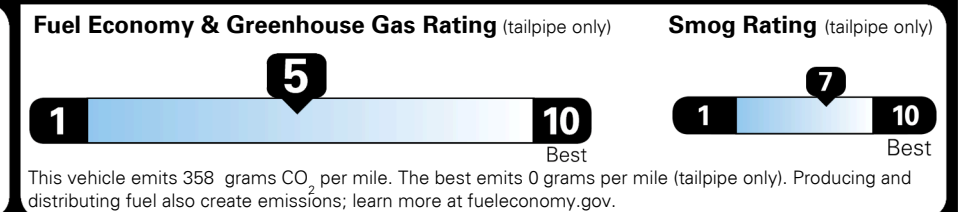

TOTAL ADDITIONAL WEIGHT: 6.9

EPA DOT Fuel Economy and Environment

Gasoline Vehicle

Fuel Economy

25 MPG
 combined city/hwy

22 MPG
 city

29 MPG
 highway

4.0 gallons per 100 miles

SMALL SUVs range from 18 to 33 MPG. The best vehicle rates 119 MPGe.

You spend \$250 more in fuel costs over 5 years
 compared to the average new vehicle.

Annual fuel cost \$1,450

Actual results will vary for many reasons, including driving conditions and how you drive and maintain your vehicle. The average new vehicle gets 26 MPG and costs \$7,000 to fuel over 5 years. Cost estimates are based on 15,000 miles per year at \$ 2.45 per gallon. MPGe is miles per gasoline gallon equivalent. Vehicle emissions are a significant cause of climate change and smog.