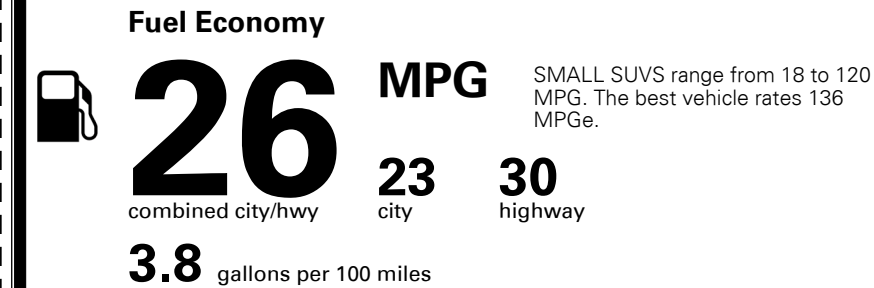

EXTERIOR

17" Alloy Wheels
Auto-On/Off Projector Headlights
LED Daytime Running Lights
Rear Privacy Glass
Rear Spoiler

WARRANTY

10 Year/100,000 Mile Limited Powertrain Warranty
5 Year/60,000 Mile Limited Basic Warranty
5 Year/60,000 Mile Roadside Assistance
*Ask dealer for details

MANUFACTURER'S SUGGESTED RETAIL PRICE ▶

COMPARE EX FWD FEATURES

Added to/in place of standard LX FWD features

- 18" Alloy Wheels
- Blind-Spot Collision Warning (BCW)
- Rear Cross-Traffic Collision Warning (RCCW)
- Smart (Hands-free) Power Liftgate
- Smart Key & Push Button Start
- Sofino Premium Leatherette Seat Trim
- Power Adj. Driver's Seat w/ Power Lumbar
- Heated Front Seats and Outside Mirrors
- Dual-Zone Auto Climate Control
- Power Fold Outside Mirrors w/Turn Signals

ADDITIONAL INSTALLED EQUIPMENT:

(In addition to or in place of standard features)
Carpeted Floor Mats

$ 27,290.00

Included
Included
Included
Included
Included
Included
Included
Included
Included
Included
Included

$135.00

MSRP INCLUDING OPTIONS

$ 27,425.00

INLAND FREIGHT AND HANDLING

$ 1,120.00

TOTAL MANUFACTURER'S SUGGESTED RETAIL PRICE ▶

$ 28,545.00

TOTAL ADDITIONAL WEIGHT: 6.4

#1 MASS MARKET BRAND IN
J.D. POWER INITIAL QUALITY,
5 YEARS IN A ROW.

GIVE IT EVERYTHING

For J.D. Power 2019 award information, go to jdpower.com/awards for more details.

EPA DOT Fuel Economy and Environment

Gasoline Vehicle

You spend $250 more in fuel costs over 5 years
compared to the average new vehicle.

Annual fuel cost $1,550