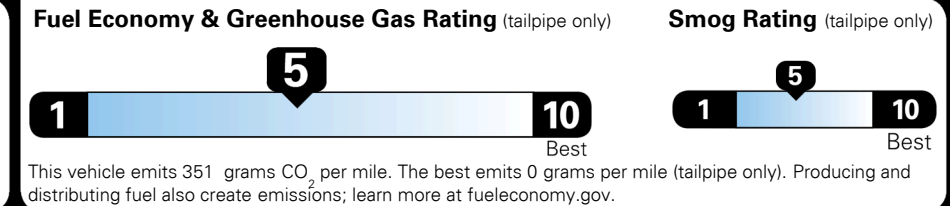

Actual results will vary for many reasons, including driving conditions and how you drive and maintain your vehicle. The average new vehicle gets 27 MPG and costs $7,500 to fuel over 5 years. Cost estimates are based on 15,000 miles per year at $ 2.70 per gallon. MPGe is miles per gasoline gallon equivalent. Vehicle emissions are a significant cause of climate change and smog.

fuelconomy.gov

Calculate personalized estimates and compare vehicles

GOVERNMENT 5-STAR SAFETY RATINGS

Overall Vehicle Score ★ ★ ★ ★ ★

Based on the combined rating of frontal, side and rollover. Should ONLY be compared to other vehicles of similar size and weight.

Frontal Driver ★ ★ ★ ★ ★

Crash Passenger ★ ★ ★ ★ ★

Based on the risk of injury in a frontal impact. Should ONLY be compared to other vehicles of similar size and weight.

Side Front seat ★ ★ ★ ★ ★

Crash Rear seat ★ ★ ★ ★ ★

Star ratings based on the risk of injury in a side impact.

Rollover ★ ★ ★ ★ ★

Star ratings based on the risk of rollover in a single-vehicle crash.

Star ratings range from 1 to 5 stars (★★★★★) with 5 being the highest.

Source: National Highway Traffic Safety Administration (NHTSA).

www.safercar.gov or 1-888-327-4236

Manufacturer's suggested retail price includes Manufacturer's recommended pre-delivery service. License and title fees, state and local taxes and other dealer installed options and accessories are not included in the manufacturer's suggested retail price.

PARTS CONTENT INFORMATION

FOR VEHICLES IN THIS CAR LINE U.S./CANADIAN PARTS CONTENT: 1 %

MAJOR SOURCES OF FOREIGN PARTS:
OTHER: 8%
KOREA: 91%

NOTE: PARTS CONTENT DOES NOT INCLUDE FINAL ASSEMBLY, DISTRIBUTION, OR OTHER NON-PARTS COSTS.

FOR THIS VEHICLE FINAL ASSEMBLY POINT:
GWANGJU, KOREA

COUNTRY OF ORIGIN

ENGINE: KOREA

TRANSMISSION: KOREA