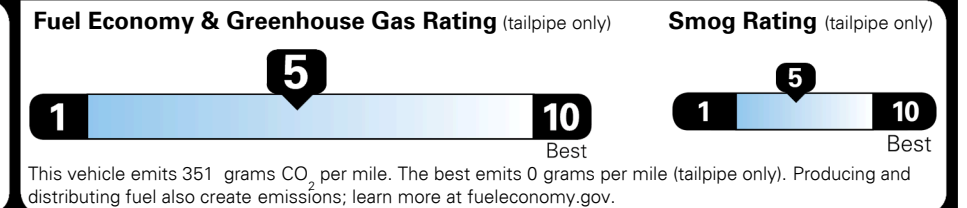

Actual results will vary for many reasons, including driving conditions and how you drive and maintain your vehicle. The average new vehicle gets 27 MPG and costs $7,500 to fuel over 5 years. Cost estimates are based on 15,000 miles per year at $ 2.70 per gallon. MPGe is miles per gasoline gallon equivalent. Vehicle emissions are a significant cause of climate change and smog.

fuelconomy.gov

Calculate personalized estimates and compare vehicles

GOVERNMENT 5-STAR SAFETY RATINGS

Overall Vehicle Score ★ ★ ★ ★ ★

Based on the combined rating of frontal, side and rollover.
Should ONLY be compared to other vehicles of similar size and weight.

Frontal Driver ★ ★ ★ ★ ★

Crash Passenger ★ ★ ★ ★ ★

Based on the risk of injury in a frontal impact.
Should ONLY be compared to other vehicles of similar size and weight.

Side Front seat ★ ★ ★ ★ ★

Crash Rear seat ★ ★ ★ ★ ★

Star ratings based on the risk of injury in a side impact.

Rollover ★ ★ ★ ★ ★

Star ratings based on the risk of rollover in a single-vehicle crash.

Star ratings range from 1 to 5 stars (★★★★★) with 5 being the highest.

Source: National Highway Traffic Safety Administration (NHTSA).

www.safercar.gov or 1-888-327-4236

Manufacturer's suggested retail price includes Manufacturer's recommended pre-delivery service. License and title fees, state and local taxes and other dealer installed options and accessories are not included in the manufacturer's suggested retail price.

PARTS CONTENT INFORMATION

FOR VEHICLES IN THIS CAR
LINE U.S./CANADIAN
PARTS CONTENT: 1 %

MAJOR SOURCES OF
FOREIGN PARTS:
OTHER: 8%
KOREA: 91%

NOTE: PARTS CONTENT DOES
NOT INCLUDE FINAL ASSEMBLY,
DISTRIBUTION, OR OTHER
NON-PARTS COSTS.

FOR THIS VEHICLE
FINAL ASSEMBLY POINT:
GWANGJU, KOREA

COUNTRY OF ORIGIN

ENGINE: KOREA

TRANSMISSION: KOREA