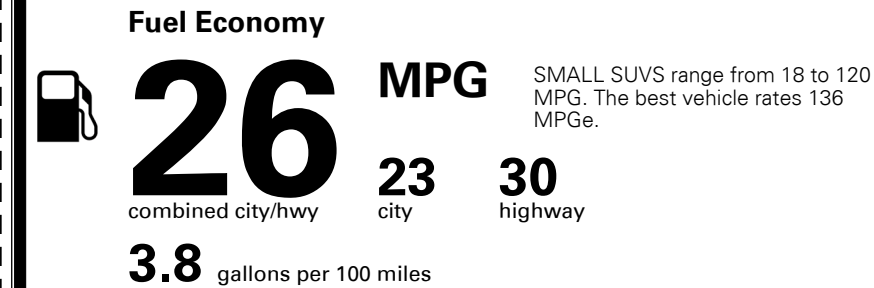

EPA DOT Fuel Economy and Environment

Gasoline Vehicle

You spend
$250
more in fuel costs
over 5 years
compared to the
average new vehicle.

Annual fuel cost
$1,550