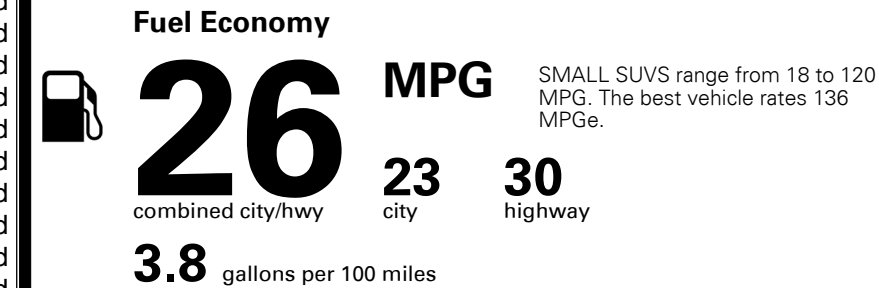

\$ 33,045.00

TOTAL ADDITIONAL WEIGHT: 6.4

#1 MASS MARKET BRAND IN
 J.D. POWER INITIAL QUALITY,
 5 YEARS IN A ROW.

GIVE IT EVERYTHING

For J.D. Power 2019 award information, go to jdpower.com/awards for more details.

EPA DOT Fuel Economy and Environment

Gasoline Vehicle

You spend
\$250
 more in fuel costs
 over 5 years
 compared to the
 average new vehicle.

Annual fuel cost
\$1,550

Fuel Economy & Greenhouse Gas Rating (tailpipe only)