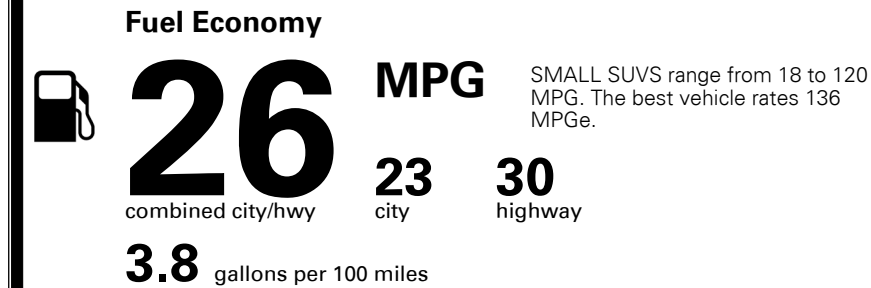

\$ 33,045.00

TOTAL ADDITIONAL WEIGHT: 6.4

#1 MASS MARKET BRAND IN
 J.D. POWER INITIAL QUALITY,
 5 YEARS IN A ROW.

GIVE IT EVERYTHING **KIA**

For J.D. Power 2019 award information, go to jdpower.com/awards for more details.

EPA DOT Fuel Economy and Environment

Gasoline Vehicle

You spend
\$250
 more in fuel costs
 over 5 years
 compared to the
 average new vehicle.

Annual fuel cost
\$1,550

Fuel Economy & Greenhouse Gas Rating (tailpipe only)