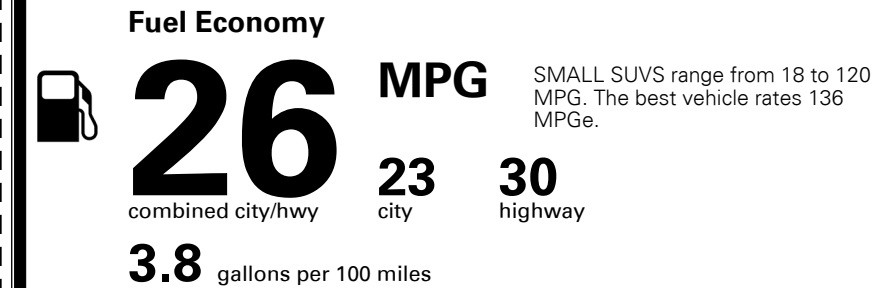

EXTERIOR

17" Alloy Wheels
Auto-On/Off Projector Headlights
LED Daytime Running Lights
Rear Privacy Glass
Rear Spoiler

WARRANTY

10 Year/100,000 Mile Limited Powertrain Warranty
5 Year/60,000 Mile Limited Basic Warranty
5 Year/60,000 Mile Roadside Assistance
*Ask dealer for details

MANUFACTURER'S SUGGESTED RETAIL PRICE ▶

COMPARE EX FWD FEATURES

Added to/in place of standard LX FWD features

- 18" Alloy Wheels
- Blind-Spot Collision Warning (BCW)
- Rear Cross-Traffic Collision Warning (RCCW)
- Smart (Hands-free) Power Liftgate
- Smart Key & Push Button Start
- Sofino Premium Leatherette Seat Trim
- Power Adj. Driver's Seat w/ Power Lumbar
- Heated Front Seats and Outside Mirrors
- Dual-Zone Auto Climate Control
- Power Fold Outside Mirrors w/Turn Signals

ADDITIONAL INSTALLED EQUIPMENT:

(In addition to or in place of standard features)
Cargo Mat
Carpeted Floor Mats
Cargo Net

$ 27,190.00

Included
Included
Included
Included
Included
Included
Included
Included
Included
Included

$95.00
$135.00
$50.00

MSRP INCLUDING OPTIONS

$ 27,470.00

INLAND FREIGHT AND HANDLING

$ 1,045.00

TOTAL MANUFACTURER'S SUGGESTED RETAIL PRICE ▶

$ 28,515.00

TOTAL ADDITIONAL WEIGHT: 15.0

#1 MASS MARKET BRAND IN
J.D. POWER INITIAL QUALITY,
5 YEARS IN A ROW.

GIVE IT EVERYTHING

For J.D. Power 2019 award information, go to jdpower.com/awards for more details.

EPA DOT Fuel Economy and Environment

Gasoline Vehicle

You spend
$250
more in fuel costs
over 5 years
compared to the
average new vehicle.

Annual fuel cost
$1,550