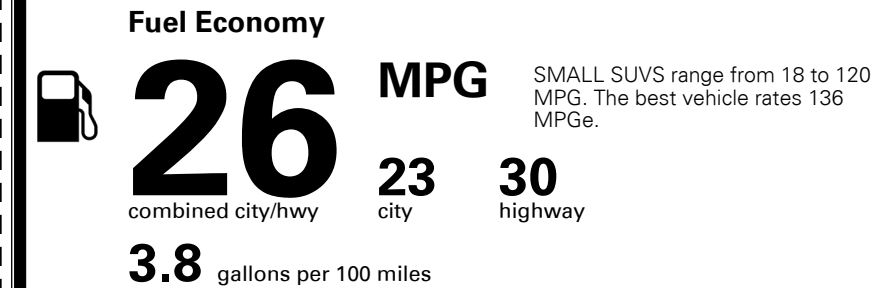

\$135.00
 \$50.00
 \$115.00

MSRP INCLUDING OPTIONS

\$ 27,490.00

INLAND FREIGHT AND HANDLING

\$ 1,045.00

TOTAL MANUFACTURER'S SUGGESTED RETAIL PRICE ▶

\$ 28,535.00

EPA DOT Fuel Economy and Environment

Gasoline Vehicle

You spend \$250 more in fuel costs over 5 years compared to the average new vehicle.

Annual fuel cost \$1,550

Fuel Economy & Greenhouse Gas Rating (tailpipe only)

Smog Rating (tailpipe only)