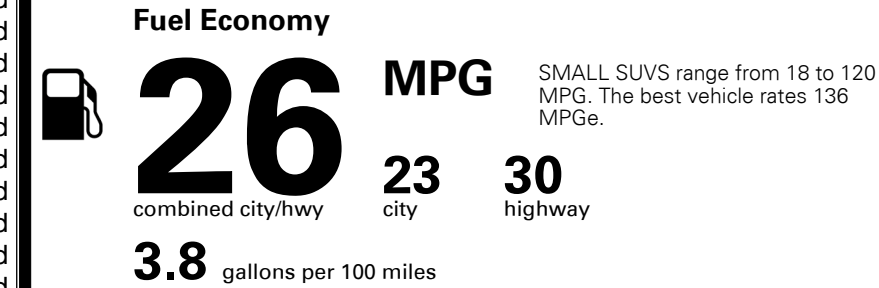

EXTERIOR

17" Alloy Wheels
Auto-On/Off Projector Headlights
LED Daytime Running Lights
Rear Privacy Glass
Rear Spoiler

WARRANTY

10 Year/100,000 Mile Limited Powertrain Warranty
5 Year/60,000 Mile Limited Basic Warranty
5 Year/60,000 Mile Roadside Assistance
*Ask dealer for details

MANUFACTURER'S SUGGESTED RETAIL PRICE ▶

COMPARE EX FWD FEATURES

Added to/in place of standard LX FWD features

- 18" Alloy Wheels
- Blind-Spot Collision Warning (BCW)
- Rear Cross-Traffic Collision Warning (RCCW)
- Smart (Hands-free) Power Liftgate
- Smart Key & Push Button Start
- Sofino Premium Leatherette Seat Trim
- Power Adj. Driver's Seat w/ Power Lumbar
- Heated Front Seats and Outside Mirrors
- Dual-Zone Auto Climate Control
- Power Fold Outside Mirrors w/Turn Signals

ADDITIONAL INSTALLED EQUIPMENT:

(In addition to or in place of standard features)

- Snow White Pearl Paint
- Cargo Mat
- Carpeted Floor Mats
- Cargo Cover

$ 27,190.00

Included
Included
Included
Included
Included
Included
Included
Included
Included
Included
Included

$395.00
$95.00
$135.00
$150.00

MSRP INCLUDING OPTIONS

$ 27,965.00

INLAND FREIGHT AND HANDLING

$ 1,045.00

TOTAL MANUFACTURER'S SUGGESTED RETAIL PRICE ▶

$ 29,010.00

TOTAL ADDITIONAL WEIGHT: 22.7

EPA DOT Fuel Economy and Environment

Gasoline Vehicle

You spend $250 more in fuel costs over 5 years
compared to the average new vehicle.

Annual fuel cost $1,550