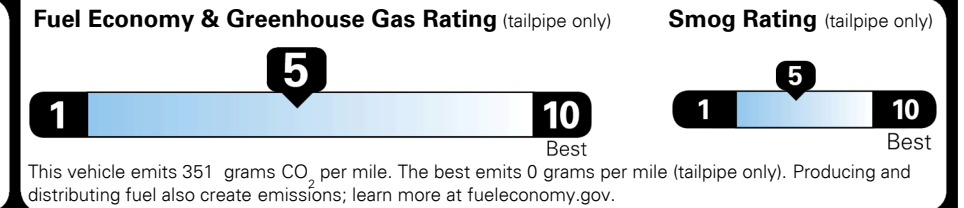

\$395.00
 \$95.00
 \$135.00
 \$150.00

MSRP INCLUDING OPTIONS

\$ 27,965.00

INLAND FREIGHT AND HANDLING

\$ 1,045.00

TOTAL MANUFACTURER'S SUGGESTED RETAIL PRICE ▶

\$ 29,010.00

TOTAL ADDITIONAL WEIGHT: 22.7

EPA DOT Fuel Economy and Environment

Gasoline Vehicle

You spend \$250 more in fuel costs over 5 years
 compared to the average new vehicle.

Annual fuel cost \$1,550

Actual results will vary for many reasons, including driving conditions and how you drive and maintain your vehicle. The average new vehicle gets 27 MPG and costs \$7,500 to fuel over 5 years. Cost estimates are based on 15,000 miles per year at \$ 2.70 per gallon. MPGe is miles per gasoline gallon equivalent. Vehicle emissions are a significant cause of climate change and smog.