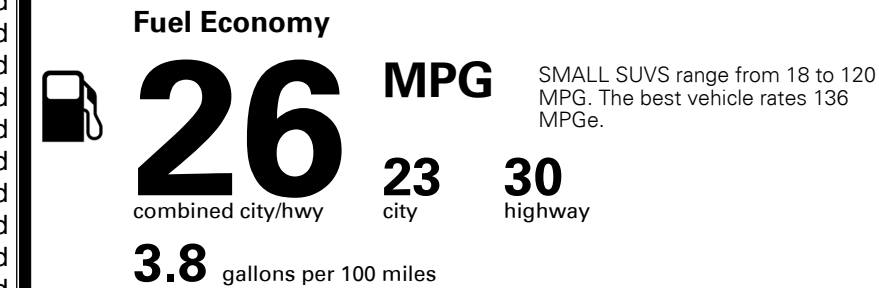

\$95.00
 \$135.00
 \$150.00

MSRP INCLUDING OPTIONS

\$ 27,570.00

INLAND FREIGHT AND HANDLING

\$ 1,045.00

TOTAL MANUFACTURER'S SUGGESTED RETAIL PRICE ▶

\$ 28,615.00

TOTAL ADDITIONAL WEIGHT: 22.7

EPA DOT Fuel Economy and Environment

Gasoline Vehicle

You spend \$250 more in fuel costs over 5 years compared to the average new vehicle.

Annual fuel cost \$1,550

Fuel Economy & Greenhouse Gas Rating (tailpipe only)