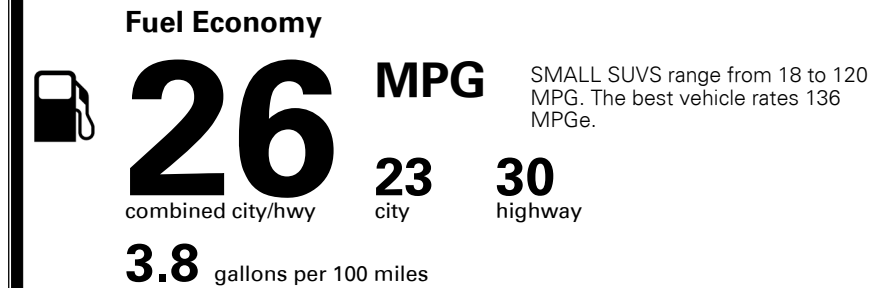

EXTERIOR

17" Alloy Wheels
Auto-On/Off Projector Headlights
LED Daytime Running Lights
Rear Privacy Glass
Rear Spoiler

WARRANTY

10 Year/100,000 Mile Limited Powertrain Warranty
5 Year/60,000 Mile Limited Basic Warranty
5 Year/60,000 Mile Roadside Assistance
*Ask dealer for details

MANUFACTURER'S SUGGESTED RETAIL PRICE ▶

$ 27,190.00

COMPARE EX FWD FEATURES

Added to/in place of standard LX FWD features

- 18" Alloy Wheels
- Blind-Spot Collision Warning (BCW)
- Rear Cross-Traffic Collision Warning (RCCW)
- Smart (Hands-free) Power Liftgate
- Smart Key & Push Button Start
- Sofino Premium Leatherette Seat Trim
- Power Adj. Driver's Seat w/ Power Lumbar
- Heated Front Seats and Outside Mirrors
- Dual-Zone Auto Climate Control
- Power Fold Outside Mirrors w/Turn Signals

Included
Included
Included
Included
Included
Included
Included
Included
Included
Included

ADDITIONAL INSTALLED EQUIPMENT:

(In addition to or in place of standard features)
Snow White Pearl Paint
Carpeted Floor Mats

$395.00
$135.00

MSRP INCLUDING OPTIONS

$ 27,720.00

INLAND FREIGHT AND HANDLING

$ 1,045.00

TOTAL MANUFACTURER'S SUGGESTED RETAIL PRICE ▶

$ 28,765.00

TOTAL ADDITIONAL WEIGHT: 6.4

#1 MASS MARKET BRAND IN
J.D. POWER INITIAL QUALITY,
5 YEARS IN A ROW.

GIVE IT EVERYTHING

For J.D. Power 2019 award information, go to jdpower.com/awards for more details.

EPA DOT Fuel Economy and Environment

Gasoline Vehicle

You spend
$250
more in fuel costs
over 5 years
compared to the
average new vehicle.

Annual fuel cost
$1,550