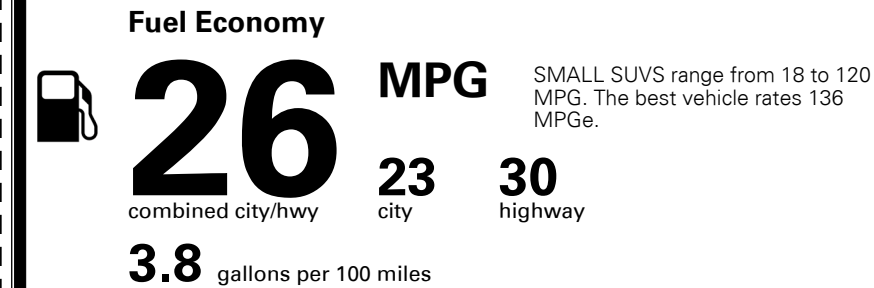

EXTERIOR

17" Alloy Wheels
Auto-On/Off Projector Headlights
LED Daytime Running Lights
Rear Privacy Glass
Rear Spoiler

WARRANTY

10 Year/100,000 Mile Limited Powertrain Warranty
5 Year/60,000 Mile Limited Basic Warranty
5 Year/60,000 Mile Roadside Assistance
*Ask dealer for details

MANUFACTURER'S SUGGESTED RETAIL PRICE ▶

COMPARE EX FWD FEATURES

Added to/in place of standard LX FWD features

- 18" Alloy Wheels
- Blind-Spot Collision Warning (BCW)
- Rear Cross-Traffic Collision Warning (RCCW)
- Smart (Hands-free) Power Liftgate
- Smart Key & Push Button Start
- Sofino Premium Leatherette Seat Trim
- Power Adj. Driver's Seat w/ Power Lumbar
- Heated Front Seats and Outside Mirrors
- Dual-Zone Auto Climate Control
- Power Fold Outside Mirrors w/Turn Signals

ADDITIONAL INSTALLED EQUIPMENT:

(In addition to or in place of standard features)
Carpeted Floor Mats
Cargo Cover

$ 27,190.00

Included
Included
Included
Included
Included
Included
Included
Included
Included
Included

$135.00
$150.00

MSRP INCLUDING OPTIONS

$ 27,475.00

INLAND FREIGHT AND HANDLING

$ 1,045.00

TOTAL MANUFACTURER'S SUGGESTED RETAIL PRICE ▶

$ 28,520.00

TOTAL ADDITIONAL WEIGHT: 14.6

#1 MASS MARKET BRAND IN
J.D. POWER INITIAL QUALITY,
5 YEARS IN A ROW.

GIVE IT EVERYTHING KIA

For J.D. Power 2019 award information, go to jdpower.com/awards for more details.

EPA DOT Fuel Economy and Environment

Gasoline Vehicle

You spend
$250
more in fuel costs
over 5 years
compared to the
average new vehicle.

Annual fuel cost
$1,550