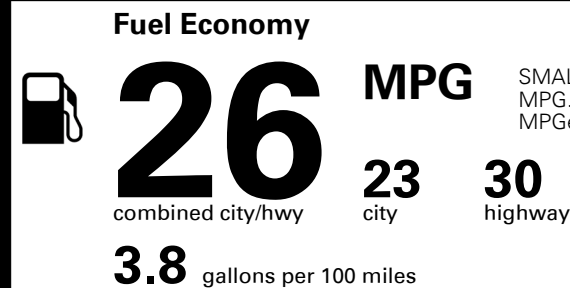

Gasoline Vehicle

SMALL SUVs range from 18 to 120 MPG. The best vehicle rates 136 MPGe.

You spend
\$250
 more in fuel costs
 over 5 years
 compared to the
 average new vehicle.

Annual fuel cost
\$1,550

Fuel Economy & Greenhouse Gas Rating (tailpipe only)