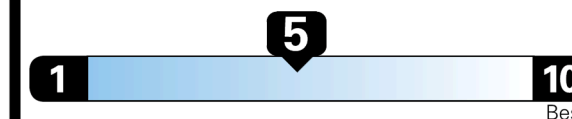

Gasoline Vehicle

SMALL SUVs range from 18 to 120 MPG. The best vehicle rates 136 MPGe.

You spend
\$250
 more in fuel costs
 over 5 years
 compared to the
 average new vehicle.

Annual fuel cost
\$1,550

Fuel Economy & Greenhouse Gas Rating (tailpipe only)