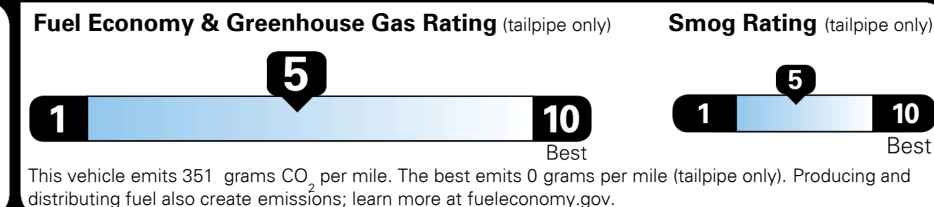

TOTAL ADDITIONAL WEIGHT: 14.5

EPA DOT Fuel Economy and Environment

Gasoline Vehicle

You spend \$250 more in fuel costs over 5 years
 compared to the average new vehicle.

Annual fuel cost \$1,550

Actual results will vary for many reasons, including driving conditions and how you drive and maintain your vehicle. The average new vehicle gets 27 MPG and costs \$7,500 to fuel over 5 years. Cost estimates are based on 15,000 miles per year at \$ 2.70 per gallon. MPGe is miles per gasoline gallon equivalent. Vehicle emissions are a significant cause of climate change and smog.