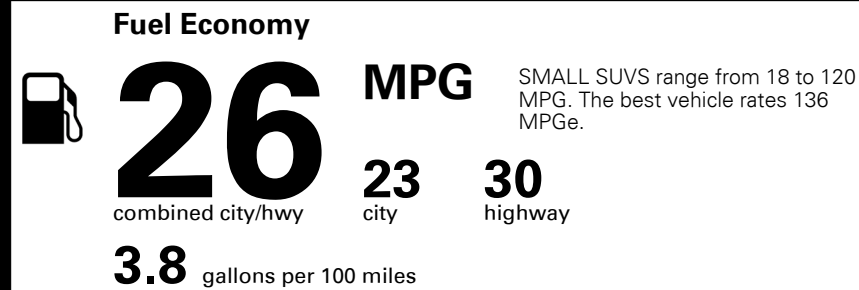

EPA DOT Fuel Economy and Environment

Gasoline Vehicle

You spend $250 more in fuel costs over 5 years
compared to the average new vehicle.

Annual fuel cost $1,550