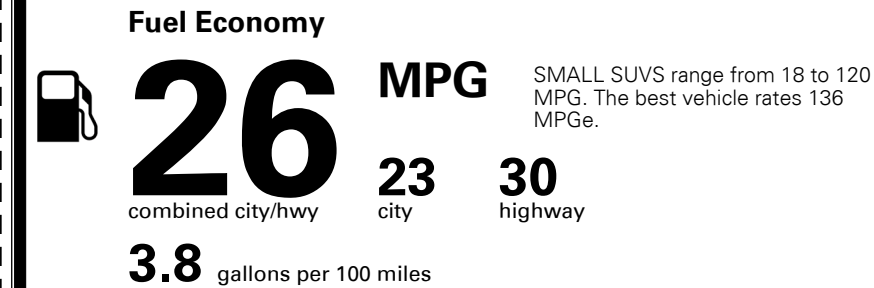

EXTERIOR

17" Alloy Wheels
Auto-On/Off Projector Headlights
LED Daytime Running Lights
Rear Privacy Glass
Rear Spoiler

WARRANTY

10 Year/100,000 Mile Limited Powertrain Warranty
5 Year/60,000 Mile Limited Basic Warranty
5 Year/60,000 Mile Roadside Assistance
*Ask dealer for details

MANUFACTURER'S SUGGESTED RETAIL PRICE ▶

COMPARE EX FWD FEATURES

Added to/in place of standard LX FWD features

- 18" Alloy Wheels
- Blind-Spot Collision Warning (BCW)
- Rear Cross-Traffic Collision Warning (RCCW)
- Smart (Hands-free) Power Liftgate
- Smart Key & Push Button Start
- Sofino Premium Leatherette Seat Trim
- Power Adj. Driver's Seat w/ Power Lumbar
- Heated Front Seats and Outside Mirrors
- Dual-Zone Auto Climate Control
- Power Fold Outside Mirrors w/Turn Signals

ADDITIONAL INSTALLED EQUIPMENT:

(In addition to or in place of standard features)
Hyper Red Paint
Carpeted Floor Mats

$ 27,190.00

Included
Included
Included
Included
Included
Included
Included
Included
Included
Included
Included

$295.00
$135.00

MSRP INCLUDING OPTIONS

$ 27,620.00

INLAND FREIGHT AND HANDLING

$ 1,045.00

TOTAL MANUFACTURER'S SUGGESTED RETAIL PRICE ▶

$ 28,665.00

TOTAL ADDITIONAL WEIGHT: 6.4

#1 MASS MARKET BRAND IN
J.D. POWER INITIAL QUALITY,
5 YEARS IN A ROW.

GIVE IT EVERYTHING

For J.D. Power 2019 award information, go to jdpower.com/awards for more details.

EPA DOT Fuel Economy and Environment

Gasoline Vehicle

You spend
$250
more in fuel costs
over 5 years
compared to the
average new vehicle.

Annual fuel cost
$1,550