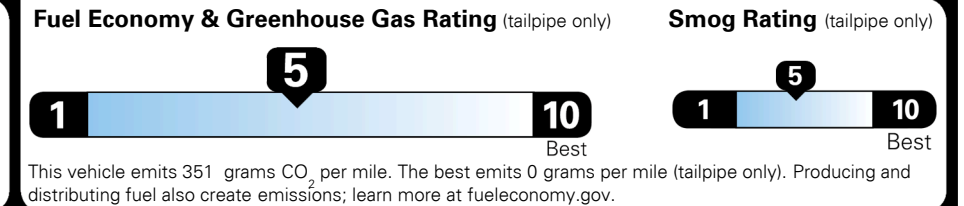

Actual results will vary for many reasons, including driving conditions and how you drive and maintain your vehicle. The average new vehicle gets 27 MPG and costs $7,500 to fuel over 5 years. Cost estimates are based on 15,000 miles per year at $ 2.70 per gallon. MPGe is miles per gasoline gallon equivalent. Vehicle emissions are a significant cause of climate change and smog.

fuel economy.gov

Calculate personalized estimates and compare vehicles

GOVERNMENT 5-STAR SAFETY RATINGS

Overall Vehicle Score ★ ★ ★ ★ ★

Based on the combined rating of frontal, side and rollover.
Should ONLY be compared to other vehicles of similar size and weight.

Frontal Driver ★ ★ ★ ★ ★

Crash Passenger ★ ★ ★ ★ ★

Based on the risk of injury in a frontal impact.
Should ONLY be compared to other vehicles of similar size and weight.

Side Front seat ★ ★ ★ ★ ★

Crash Rear seat ★ ★ ★ ★ ★

Star ratings based on the risk of injury in a side impact.

Rollover ★ ★ ★ ★ ★

Star ratings based on the risk of rollover in a single-vehicle crash.

Star ratings range from 1 to 5 stars (★★★★★) with 5 being the highest.

Source: National Highway Traffic Safety Administration (NHTSA).

www.safercar.gov or 1-888-327-4236

Manufacturer's suggested retail price includes Manufacturer's recommended pre-delivery service. License and title fees, state and local taxes and other dealer installed options and accessories are not included in the manufacturer's suggested retail price.

PARTS CONTENT INFORMATION

FOR VEHICLES IN THIS CAR
LINE U.S./CANADIAN
PARTS CONTENT: 1 %

MAJOR SOURCES OF
FOREIGN PARTS:
OTHER: 8%
KOREA: 91%

NOTE: PARTS CONTENT DOES
NOT INCLUDE FINAL ASSEMBLY,
DISTRIBUTION, OR OTHER
NON-PARTS COSTS.

FOR THIS VEHICLE
FINAL ASSEMBLY POINT:
GWANGJU, KOREA

COUNTRY OF ORIGIN

ENGINE: KOREA

TRANSMISSION: KOREA