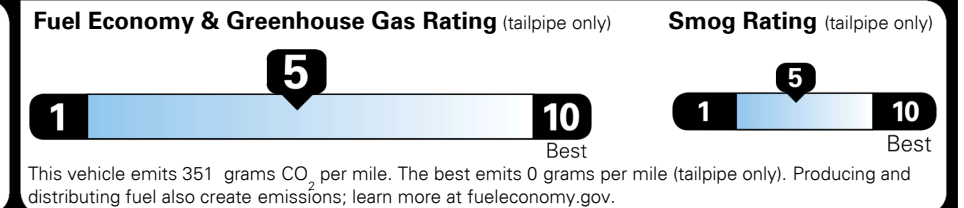

ADDITIONAL INSTALLED EQUIPMENT:

(In addition to or in place of standard features)

- Snow White Pearl Paint
- EX Technology Package
- Panoramic Sunroof
- 8" Touchscreen w/ Navigation
- Harman Kardon Premium Audio
- Leather Seat Trim & Heated Steering Wheel
- Power Passenger Seat, Ventilated Front Seats
- Smart Cruise Control w/ Stop & Go
- Wireless Charging Pad, Electronic Parking Brake
- Front & Rear Parking Assist Sensors
- UVO link (1 yr trial; see owners.kia.com for details)
- Cargo Mat
- Carpeted Floor Mats
- Cargo Cover

MSRP INCLUDING OPTIONS

INLAND FREIGHT AND HANDLING

TOTAL MANUFACTURER'S SUGGESTED RETAIL PRICE ▶

$ 27,190.00

Included
Included
Included
Included
Included
Included
Included
Included
Included
Included
Included

$395.00
$4,500.00

$95.00
$135.00
$150.00

$ 32,465.00

$ 1,045.00

$ 33,510.00

EPA DOT Fuel Economy and Environment

Gasoline Vehicle

Fuel Economy

26 MPG
combined city/hwy

23 MPG
city

30 MPG
highway

3.8 gallons per 100 miles

SMALL SUVs range from 18 to 120 MPG. The best vehicle rates 136 MPGe.

You spend $250 more in fuel costs over 5 years compared to the average new vehicle.

Annual fuel cost $1,550

Actual results will vary for many reasons, including driving conditions and how you drive and maintain your vehicle. The average new vehicle gets 27 MPG and costs $7,500 to fuel over 5 years. Cost estimates are based on 15,000 miles per year at $ 2.70 per gallon. MPGe is miles per gasoline gallon equivalent. Vehicle emissions are a significant cause of climate change and smog.

fueleconomy.gov

Calculate personalized estimates and compare vehicles

GOVERNMENT 5-STAR SAFETY RATINGS

Overall Vehicle Score		★★★★★
Based on the combined rating of frontal, side and rollover. Should ONLY be compared to other vehicles of similar size and weight.		
Frontal Crash	Driver	★★★★★
	Passenger	★★★★★
Based on the risk of injury in a frontal impact. Should ONLY be compared to other vehicles of similar size and weight.		
Side Crash	Front seat	★★★★★
	Rear seat	★★★★★
Star ratings based on the risk of injury in a side impact.		
Rollover		★★★★★
Star ratings based on the risk of rollover in a single-vehicle crash.		

Star ratings range from 1 to 5 stars (★★★★★) with 5 being the highest. Source: National Highway Traffic Safety Administration (NHTSA). www.safercar.gov or 1-888-327-4236

Manufacturer's suggested retail price includes Manufacturer's recommended pre-delivery service. License and title fees, state and local taxes and other dealer installed options and accessories are not included in the manufacturer's suggested retail price.

PARTS CONTENT INFORMATION

FOR VEHICLES IN THIS CAR LINE U.S./CANADIAN PARTS CONTENT: 1 %

MAJOR SOURCES OF FOREIGN PARTS:
OTHER: 8%
KOREA: 91%

NOTE: PARTS CONTENT DOES NOT INCLUDE FINAL ASSEMBLY, DISTRIBUTION, OR OTHER NON-PARTS COSTS.

FOR THIS VEHICLE FINAL ASSEMBLY POINT: GWANGJU, KOREA

COUNTRY OF ORIGIN

ENGINE: KOREA
TRANSMISSION: KOREA

TOTAL ADDITIONAL WEIGHT: 22.7