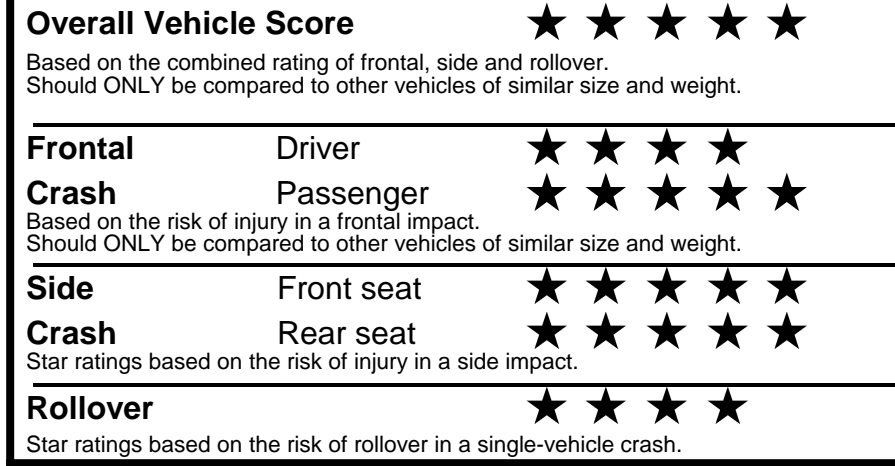

**fueleconomy.gov**

Calculate personalized estimates and compare vehicles

**GOVERNMENT 5-STAR SAFETY RATINGS**

Star ratings range from 1 to 5 stars (★★★★★) with 5 being the highest. Source: National Highway Traffic Safety Administration (NHTSA). [www.safercar.gov](http://www.safercar.gov) or 1-888-327-4236