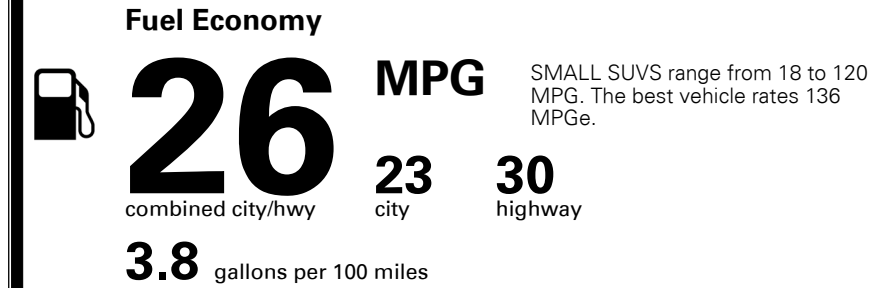

MANUFACTURER'S SUGGESTED RETAIL PRICE ▶

$ 27,190.00

COMPARE EX FWD FEATURES

1. Added to/in place of standard LX FWD features
2. 18" Alloy Wheels
   - Blind-Spot Collision Warning (BCW)
   - Rear Cross-Traffic Collision Warning (RCCW)
   - Smart (Hands-free) Power Liftgate
   - Smart Key & Push Button Start
   - Sofino Premium Leatherette Seat Trim
   - Power Adj. Driver's Seat w/ Power Lumbar
   - Heated Front Seats and Outside Mirrors
   - Dual-Zone Auto Climate Control
   - Power Fold Outside Mirrors w/Turn Signals

Included
Included
Included
Included
Included
Included
Included
Included
Included
Included

ADDITIONAL INSTALLED EQUIPMENT:

1. (In addition to or in place of standard features)
2. Snow White Pearl Paint
   - EX Technology Package
   - Panoramic Sunroof
   - 8" Touchscreen w/ Navigation
   - Harman Kardon Premium Audio
   - Leather Seat Trim & Heated Steering Wheel
   - Power Passenger Seat, Ventilated Front Seats
   - Smart Cruise Control w/ Stop & Go
   - Wireless Charging Pad, Electronic Parking Brake
   - Front & Rear Parking Assist Sensors
   - UVO link (1 yr trial; see owners.kia.com for details)
   - Cargo Mat
   - Carpeted Floor Mats
   - Cargo Cover

$395.00
$4,500.00

$95.00
$135.00
$150.00

MSRP INCLUDING OPTIONS

$ 32,465.00

INLAND FREIGHT AND HANDLING

$ 1,045.00

TOTAL MANUFACTURER'S SUGGESTED RETAIL PRICE ▶

$ 33,510.00

EPA DOT Fuel Economy and Environment

Gasoline Vehicle