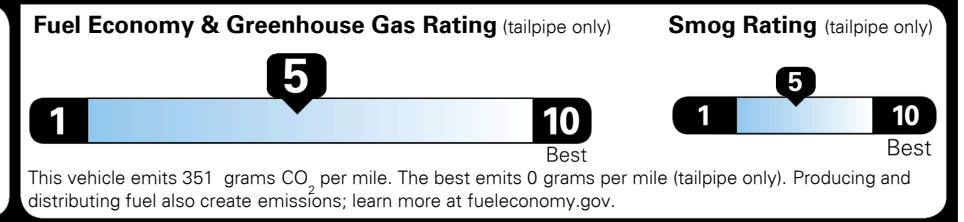

You spend $250 more in fuel costs over 5 years compared to the average new vehicle.

Annual fuel cost $1,550