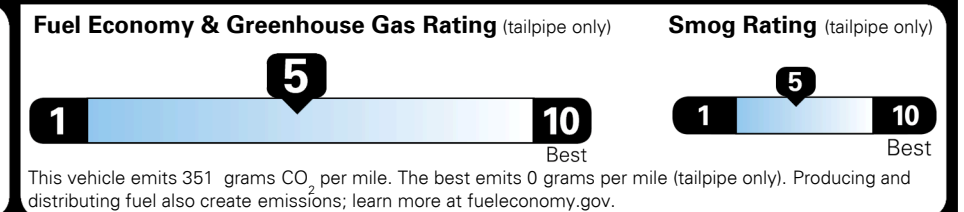

EPA DOT Fuel Economy and Environment

Gasoline Vehicle

Fuel Economy

26 MPG SMALL SUVs range from 18 to 120 MPG. The best vehicle rates 136 MPGe.
combined city/hwy

23 city
30 highway

3.8 gallons per 100 miles

You spend $250 more in fuel costs over 5 years compared to the average new vehicle.

Annual fuel cost $1,550