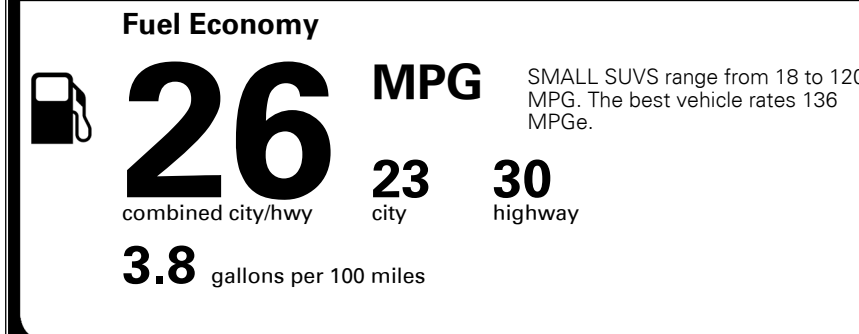

\$ 1,045.00

\$ 28,570.00

EPA DOT Fuel Economy and Environment

Gasoline Vehicle

You spend \$250 more in fuel costs over 5 years
 compared to the average new vehicle.

Annual fuel cost \$1,550

Actual results will vary for many reasons, including driving conditions and how you drive and maintain your vehicle. The average new vehicle gets 27 MPG and costs \$7,500 to fuel over 5 years. Cost estimates are based on 15,000 miles per year at \$ 2.70 per gallon. MPGe is miles per gasoline gallon equivalent. Vehicle emissions are a significant cause of climate change and smog.