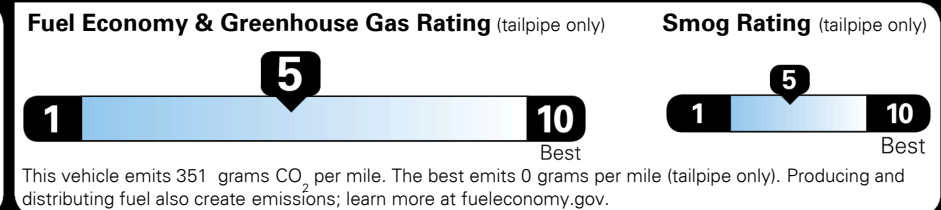

\$ 1,045.00

\$ 28,570.00

EPA DOT Fuel Economy and Environment

Gasoline Vehicle

You spend \$250 more in fuel costs over 5 years
 compared to the average new vehicle.

Annual fuel cost \$1,550

Actual results will vary for many reasons, including driving conditions and how you drive and maintain your vehicle. The average new vehicle gets 27 MPG and costs \$7,500 to fuel over 5 years. Cost estimates are based on 15,000 miles per year at \$ 2.70 per gallon. MPGe is miles per gasoline gallon equivalent. Vehicle emissions are a significant cause of climate change and smog.