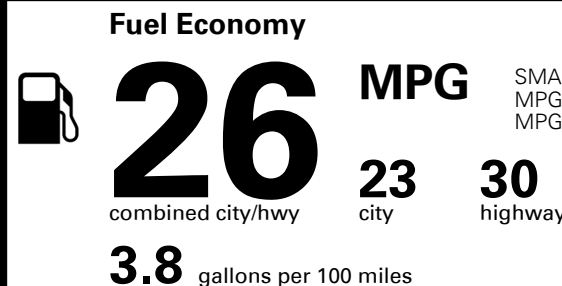

Gasoline Vehicle

SMALL SUVs range from 18 to 120 MPG. The best vehicle rates 136 MPGe.

You spend \$250 more in fuel costs over 5 years compared to the average new vehicle.

Annual fuel cost \$1,550

This vehicle emits 351 grams CO₂ per mile. The best emits 0 grams per mile (tailpipe only). Producing and distributing fuel also create emissions; learn more at fuel economy.gov.