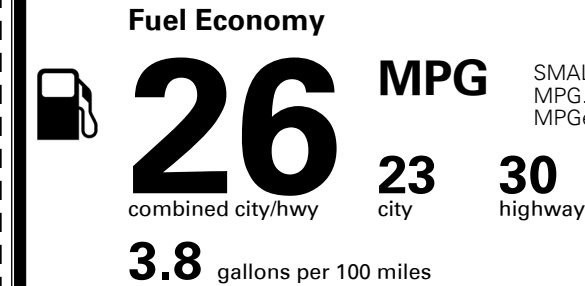

\$395.00
 \$4,500.00

\$135.00

\$ 32,220.00

\$ 1,045.00

\$ 33,265.00

#1 MASS MARKET BRAND IN
 J.D. POWER INITIAL QUALITY,
 5 YEARS IN A ROW.

GIVE IT EVERYTHING KIA

For J.D. Power 2019 award information, go to jdpower.com/awards for more details.

EPA DOT Fuel Economy and Environment

Gasoline Vehicle

SMALL SUVs range from 18 to 120 MPG. The best vehicle rates 136 MPGe.

You spend
\$250
 more in fuel costs
 over 5 years
 compared to the
 average new vehicle.