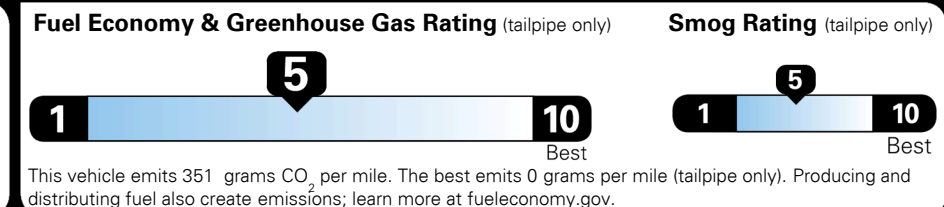

\$395.00
 \$135.00
 \$150.00
 \$80.00

MSRP INCLUDING OPTIONS

\$ 27,950.00

INLAND FREIGHT AND HANDLING

\$ 1,045.00

TOTAL MANUFACTURER'S SUGGESTED RETAIL PRICE ▶

\$ 28,995.00

TOTAL ADDITIONAL WEIGHT: 19.0

EPA DOT Fuel Economy and Environment

Gasoline Vehicle

You spend \$250 more in fuel costs over 5 years
 compared to the average new vehicle.

Annual fuel cost \$1,550

Actual results will vary for many reasons, including driving conditions and how you drive and maintain your vehicle. The average new vehicle gets 27 MPG and costs \$7,500 to fuel over 5 years. Cost estimates are based on 15,000 miles per year at \$ 2.70 per gallon. MPGe is miles per gasoline gallon equivalent. Vehicle emissions are a significant cause of climate change and smog.