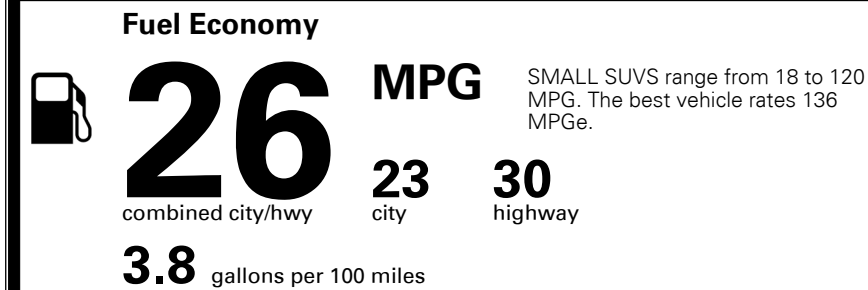

MANUFACTURER'S SUGGESTED RETAIL PRICE ▶

COMPARE EX FWD FEATURES

Added to/in place of standard LX FWD features

- 18" Alloy Wheels
- Blind-Spot Collision Warning (BCW)
- Rear Cross-Traffic Collision Warning (RCCW)
- Smart (Hands-free) Power Liftgate
- Smart Key & Push Button Start
- Sofino Premium Leatherette Seat Trim
- Power Adj. Driver's Seat w/ Power Lumbar
- Heated Front Seats and Outside Mirrors
- Dual-Zone Auto Climate Control
- Power Fold Outside Mirrors w/Turn Signals

ADDITIONAL INSTALLED EQUIPMENT:

(In addition to or in place of standard features)
Snow White Pearl Paint
Carpeted Floor Mats
Cargo Cover
Cargo Tray

$ 27,190.00

Included
Included
Included
Included
Included
Included
Included
Included
Included
Included
Included

$395.00
$135.00
$150.00
$80.00

MSRP INCLUDING OPTIONS

$ 27,950.00

INLAND FREIGHT AND HANDLING

$ 1,045.00

TOTAL MANUFACTURER'S SUGGESTED RETAIL PRICE ▶

$ 28,995.00

TOTAL ADDITIONAL WEIGHT: 19.0

EPA DOT Fuel Economy and Environment

Gasoline Vehicle

You spend $250 more in fuel costs over 5 years
compared to the average new vehicle.

Annual fuel cost $1,550