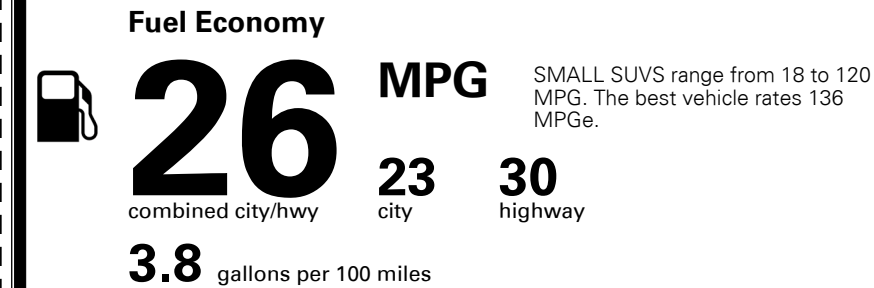

Gasoline Vehicle

You spend
\$250
 more in fuel costs
 over 5 years
 compared to the
 average new vehicle.

Annual fuel cost
\$1,550

Fuel Economy & Greenhouse Gas Rating (tailpipe only)

Smog Rating (tailpipe only)