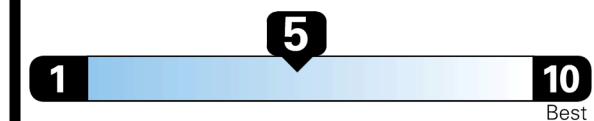

Gasoline Vehicle

You spend
\$250
 more in fuel costs
 over 5 years
 compared to the
 average new vehicle.

Annual fuel cost
\$1,550

Fuel Economy & Greenhouse Gas Rating (tailpipe only)

Smog Rating (tailpipe only)