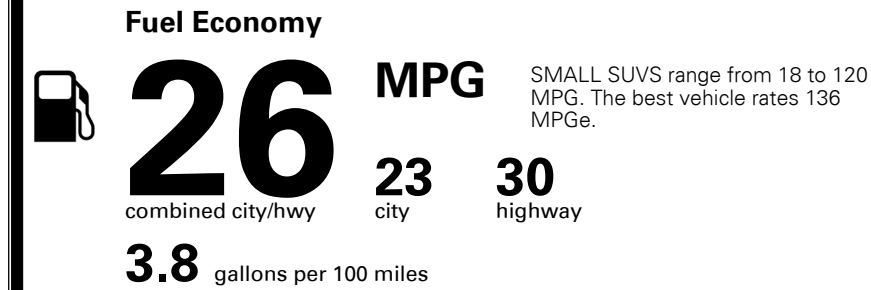

\$4,500.00

\$95.00
 \$135.00

\$ 31,920.00

\$ 1,045.00

\$ 32,965.00

EPA DOT Fuel Economy and Environment

Gasoline Vehicle

You spend \$250 more in fuel costs over 5 years
 compared to the average new vehicle.