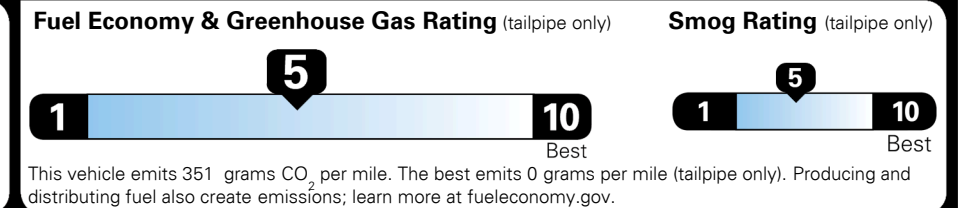

You spend $250 more in fuel costs over 5 years
compared to the average new vehicle.

Annual fuel cost $1,550

Actual results will vary for many reasons, including driving conditions and how you drive and maintain your vehicle. The average new vehicle gets 27 MPG and costs $7,500 to fuel over 5 years. Cost estimates are based on 15,000 miles per year at $ 2.70 per gallon. MPGe is miles per gasoline gallon equivalent. Vehicle emissions are a significant cause of climate change and smog.

fueleconomy.gov

Calculate personalized estimates and compare vehicles

GOVERNMENT 5-STAR SAFETY RATINGS

Overall Vehicle Score ★★★★★

Based on the combined rating of frontal, side and rollover. Should ONLY be compared to other vehicles of similar size and weight.

Frontal Driver ★★★★★

Crash Passenger ★★★★★

Based on the risk of injury in a frontal impact. Should ONLY be compared to other vehicles of similar size and weight.

Side Front seat ★★★★★

Crash Rear seat ★★★★★

Star ratings based on the risk of injury in a side impact.

Rollover ★★★★★

Star ratings based on the risk of rollover in a single-vehicle crash.

Star ratings range from 1 to 5 stars (★★★★★) with 5 being the highest.

Source: National Highway Traffic Safety Administration (NHTSA).

www.safercar.gov or 1-888-327-4236

Manufacturer's suggested retail price includes Manufacturer's recommended pre-delivery service. License and title fees, state and local taxes and other dealer installed options and accessories are not included in the manufacturer's suggested retail price.

PARTS CONTENT INFORMATION

FOR VEHICLES IN THIS CAR LINE U.S./CANADIAN PARTS CONTENT: 1 %

MAJOR SOURCES OF FOREIGN PARTS:
OTHER: 8%
KOREA: 91%

NOTE: PARTS CONTENT DOES NOT INCLUDE FINAL ASSEMBLY, DISTRIBUTION, OR OTHER NON-PARTS COSTS.

FOR THIS VEHICLE FINAL ASSEMBLY POINT: GWANGJU, KOREA

COUNTRY OF ORIGIN

ENGINE: KOREA

TRANSMISSION: KOREA

TOTAL ADDITIONAL WEIGHT: 14.5