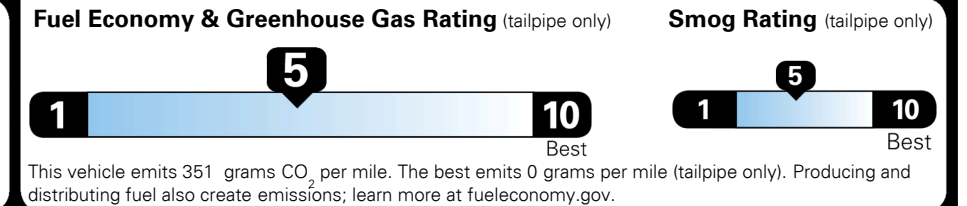

Actual results will vary for many reasons, including driving conditions and how you drive and maintain your vehicle. The average new vehicle gets 27 MPG and costs $7,500 to fuel over 5 years. Cost estimates are based on 15,000 miles per year at $ 2.70 per gallon. MPGe is miles per gasoline gallon equivalent. Vehicle emissions are a significant cause of climate change and smog.

fuel economy.gov

Calculate personalized estimates and compare vehicles

GOVERNMENT 5-STAR SAFETY RATINGS

Overall Vehicle Score ★ ★ ★ ★ ★

Based on the combined rating of frontal, side and rollover.
Should ONLY be compared to other vehicles of similar size and weight.

Frontal Driver ★ ★ ★ ★ ★

Crash Passenger ★ ★ ★ ★ ★

Based on the risk of injury in a frontal impact.
Should ONLY be compared to other vehicles of similar size and weight.

Side Front seat ★ ★ ★ ★ ★

Crash Rear seat ★ ★ ★ ★ ★

Star ratings based on the risk of injury in a side impact.

Rollover ★ ★ ★ ★ ★

Star ratings based on the risk of rollover in a single-vehicle crash.

Star ratings range from 1 to 5 stars (★★★★★) with 5 being the highest.

Source: National Highway Traffic Safety Administration (NHTSA).

www.safercar.gov or 1-888-327-4236

Manufacturer's suggested retail price includes Manufacturer's recommended pre-delivery service. License and title fees, state and local taxes and other dealer installed options and accessories are not included in the manufacturer's suggested retail price.

PARTS CONTENT INFORMATION

FOR VEHICLES IN THIS CAR
LINE U.S./CANADIAN
PARTS CONTENT: 1 %

MAJOR SOURCES OF
FOREIGN PARTS:
OTHER: 8%
KOREA: 91%

NOTE: PARTS CONTENT DOES
NOT INCLUDE FINAL ASSEMBLY,
DISTRIBUTION, OR OTHER
NON-PARTS COSTS.

FOR THIS VEHICLE
FINAL ASSEMBLY POINT:
GWANGJU, KOREA

COUNTRY OF ORIGIN

ENGINE: KOREA

TRANSMISSION: KOREA