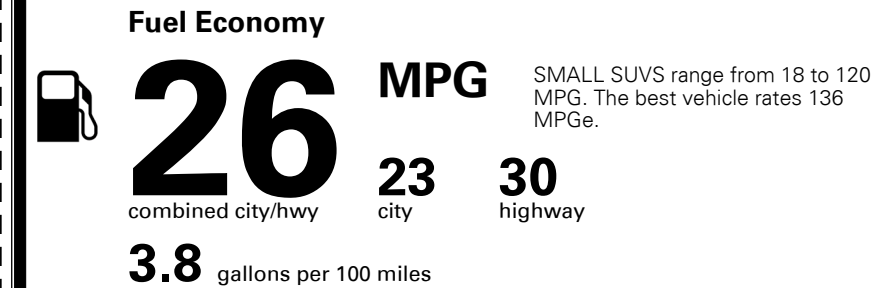

WARRANTY

10 Year/100,000 Mile Limited Powertrain Warranty
5 Year/60,000 Mile Limited Basic Warranty
5 Year/60,000 Mile Roadside Assistance
*Ask dealer for details

MANUFACTURER'S SUGGESTED RETAIL PRICE ▶

$ 27,190.00

COMPARE EX FWD FEATURES

Added to/in place of standard LX FWD features

- 18" Alloy Wheels
- Blind-Spot Collision Warning (BCW)
- Rear Cross-Traffic Collision Warning (RCCW)
- Smart (Hands-free) Power Liftgate
- Smart Key & Push Button Start
- Sofino Premium Leatherette Seat Trim
- Power Adj. Driver's Seat w/ Power Lumbar
- Heated Front Seats and Outside Mirrors
- Dual-Zone Auto Climate Control
- Power Fold Outside Mirrors w/Turn Signals

Included
Included
Included
Included
Included
Included
Included
Included
Included
Included

ADDITIONAL INSTALLED EQUIPMENT:

(In addition to or in place of standard features)
Carpeted Floor Mats
Auto-Dimming Mirror w/HomeLink™ & Compass

$135.00
$350.00

MSRP INCLUDING OPTIONS

$ 27,675.00

INLAND FREIGHT AND HANDLING

$ 1,045.00

TOTAL MANUFACTURER'S SUGGESTED RETAIL PRICE ▶

$ 28,720.00

TOTAL ADDITIONAL WEIGHT: 7.8

#1 MASS MARKET BRAND IN
J.D. POWER INITIAL QUALITY,
5 YEARS IN A ROW.

GIVE IT EVERYTHING KIA

For J.D. Power 2019 award information, go to jdpower.com/awards for more details.

EPA DOT Fuel Economy and Environment

Gasoline Vehicle

You spend
$250
more in fuel costs
over 5 years
compared to the
average new vehicle.

Annual fuel cost
$1,550