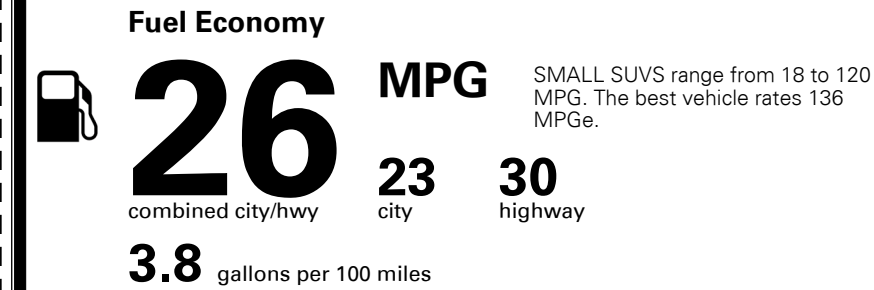

EXTERIOR

17" Alloy Wheels
Auto-On/Off Projector Headlights
LED Daytime Running Lights
Rear Privacy Glass
Rear Spoiler

WARRANTY

10 Year/100,000 Mile Limited Powertrain Warranty
5 Year/60,000 Mile Limited Basic Warranty
5 Year/60,000 Mile Roadside Assistance
*Ask dealer for details

MANUFACTURER'S SUGGESTED RETAIL PRICE ▶

COMPARE EX FWD FEATURES

Added to/in place of standard LX FWD features

- 18" Alloy Wheels
- Blind-Spot Collision Warning (BCW)
- Rear Cross-Traffic Collision Warning (RCCW)
- Smart (Hands-free) Power Liftgate
- Smart Key & Push Button Start
- Sofino Premium Leatherette Seat Trim
- Power Adj. Driver's Seat w/ Power Lumbar
- Heated Front Seats and Outside Mirrors
- Dual-Zone Auto Climate Control
- Power Fold Outside Mirrors w/Turn Signals

ADDITIONAL INSTALLED EQUIPMENT:

(In addition to or in place of standard features)
Carpeted Floor Mats

$ 27,190.00

Included
Included
Included
Included
Included
Included
Included
Included
Included
Included
Included

$135.00

MSRP INCLUDING OPTIONS

$ 27,325.00

INLAND FREIGHT AND HANDLING

$ 1,045.00

TOTAL MANUFACTURER'S SUGGESTED RETAIL PRICE ▶

$ 28,370.00

TOTAL ADDITIONAL WEIGHT: 6.4

#1 MASS MARKET BRAND IN
J.D. POWER INITIAL QUALITY,
5 YEARS IN A ROW.

GIVE IT EVERYTHING

For J.D. Power 2019 award information, go to jdpower.com/awards for more details.

EPA DOT Fuel Economy and Environment

Gasoline Vehicle

You spend
$250
more in fuel costs
over 5 years
compared to the
average new vehicle.

Annual fuel cost
$1,550