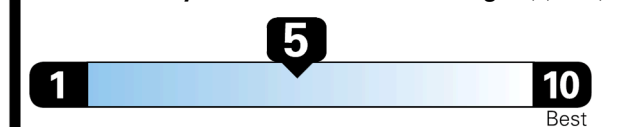

Fuel Economy & Greenhouse Gas Rating (tailpipe only)