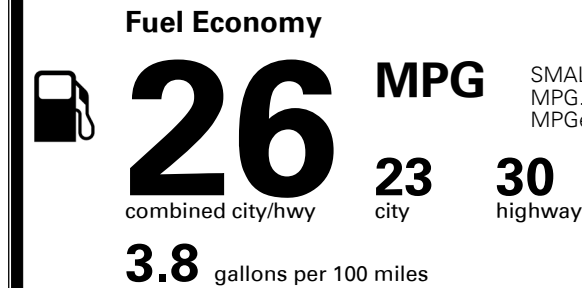

\$ 1,045.00

TOTAL MANUFACTURER'S SUGGESTED RETAIL PRICE ▶

\$ 32,870.00

EPA DOT Fuel Economy and Environment

Gasoline Vehicle

SMALL SUVs range from 18 to 120 MPG. The best vehicle rates 136 MPGe.

You spend \$250 more in fuel costs over 5 years compared to the average new vehicle.

Annual fuel cost \$1,550

Fuel Economy & Greenhouse Gas Rating (tailpipe only)

Smog Rating (tailpipe only)

This vehicle emits 351 grams CO₂ per mile. The best emits 0 grams per mile (tailpipe only). Producing and distributing fuel also create emissions; learn more at fueleconomy.gov.