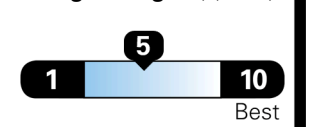

Smog Rating (tailpipe only)

This vehicle emits 351 grams CO₂ per mile. The best emits 0 grams per mile (tailpipe only). Producing and distributing fuel also create emissions; learn more at fueleconomy.gov.

Actual results will vary for many reasons, including driving conditions and how you drive and maintain your vehicle. The average new vehicle gets 27 MPG and costs $7,500 to fuel over 5 years. Cost estimates are based on 15,000 miles per year at $ 2.70 per gallon. MPGe is miles per gasoline gallon equivalent. Vehicle emissions are a significant cause of climate change and smog.

fueleconomy.gov

Calculate personalized estimates and compare vehicles