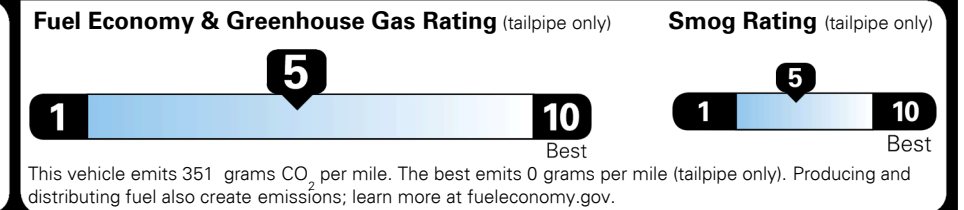

EPA DOT Fuel Economy and Environment

Gasoline Vehicle

Fuel Economy

26 MPG
combined city/hwy

23 MPG
city

30 MPG
highway

3.8 gallons per 100 miles

SMALL SUVs range from 18 to 120 MPG. The best vehicle rates 136 MPGe.

You spend $250 more in fuel costs over 5 years
compared to the average new vehicle.

Annual fuel cost $1,550