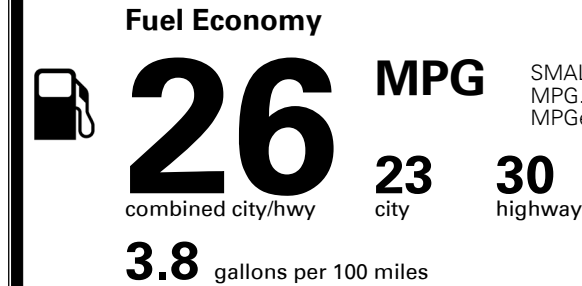

\$4,500.00

\$95.00
 \$135.00
 \$150.00

\$ 32,070.00

\$ 1,045.00

\$ 33,115.00

EPA DOT Fuel Economy and Environment

Gasoline Vehicle

SMALL SUVs range from 18 to 120 MPG. The best vehicle rates 136 MPGe.

You spend \$250 more in fuel costs over 5 years compared to the average new vehicle.

Annual fuel cost \$1,550

Fuel Economy & Greenhouse Gas Rating (tailpipe only)

Smog Rating (tailpipe only)

This vehicle emits 351 grams CO₂ per mile. The best emits 0 grams per mile (tailpipe only). Producing and distributing fuel also create emissions; learn more at fueleconomy.gov.