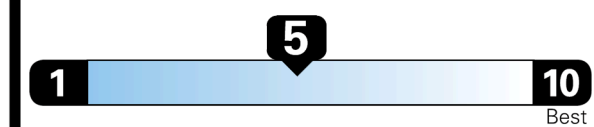

Fuel Economy & Greenhouse Gas Rating (tailpipe only)