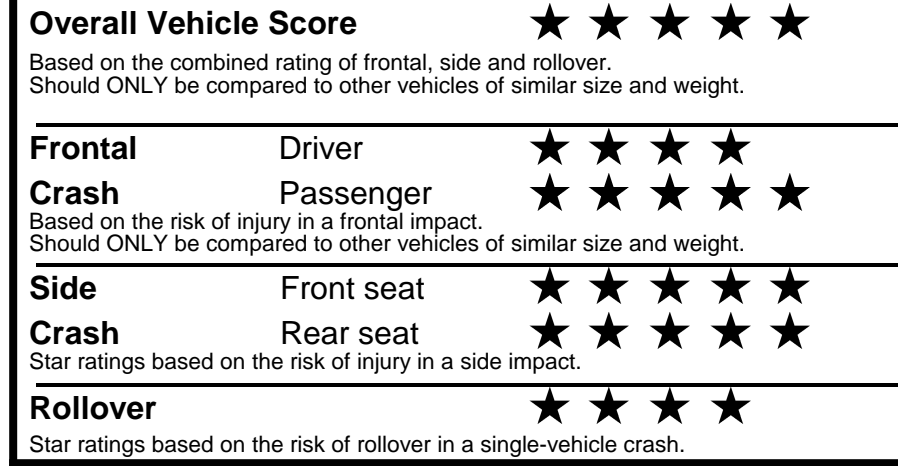

fueleconomy.gov

Calculate personalized estimates and compare vehicles

GOVERNMENT 5-STAR SAFETY RATINGS

Star ratings range from 1 to 5 stars (★★★★★) with 5 being the highest. Source: National Highway Traffic Safety Administration (NHTSA). www.safercar.gov or 1-888-327-4236