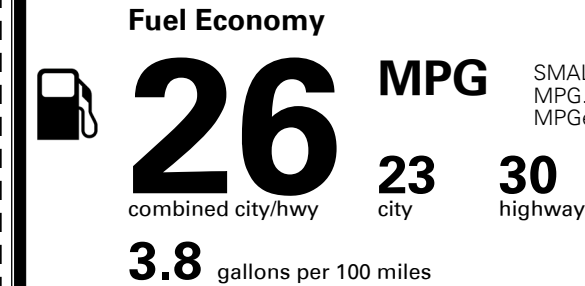

\$135.00
 \$80.00

MSRP INCLUDING OPTIONS

\$ 27,405.00

INLAND FREIGHT AND HANDLING

\$ 1,045.00

TOTAL MANUFACTURER'S SUGGESTED RETAIL PRICE ▶

\$ 28,450.00

EPA DOT Fuel Economy and Environment

Gasoline Vehicle

SMALL SUVs range from 18 to 120 MPG. The best vehicle rates 136 MPGe.

You spend \$250 more in fuel costs over 5 years compared to the average new vehicle.

Annual fuel cost \$1,550

Actual results will vary for many reasons, including driving conditions and how you drive and maintain your vehicle. The average new vehicle gets 27 MPG and costs \$7,500 to fuel over 5 years. Cost estimates are based on 15,000 miles per year at \$ 2.70 per gallon. MPGe is miles per gasoline gallon equivalent. Vehicle emissions are a significant cause of climate change and smog.