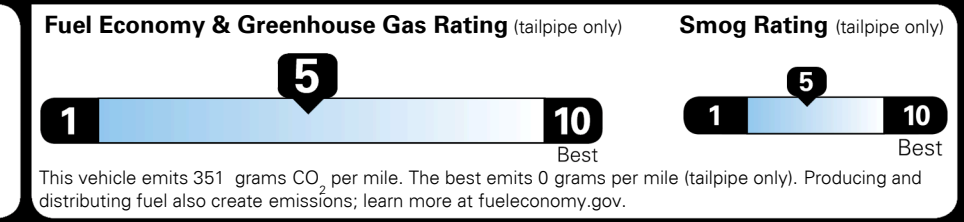

\$135.00
 \$80.00

MSRP INCLUDING OPTIONS

\$ 27,405.00

INLAND FREIGHT AND HANDLING

\$ 1,045.00

TOTAL MANUFACTURER'S SUGGESTED RETAIL PRICE ▶

\$ 28,450.00

EPA DOT Fuel Economy and Environment

Gasoline Vehicle

SMALL SUVs range from 18 to 120 MPG. The best vehicle rates 136 MPGe.

You spend \$250 more in fuel costs over 5 years compared to the average new vehicle.

Annual fuel cost \$1,550

Actual results will vary for many reasons, including driving conditions and how you drive and maintain your vehicle. The average new vehicle gets 27 MPG and costs \$7,500 to fuel over 5 years. Cost estimates are based on 15,000 miles per year at \$ 2.70 per gallon. MPGe is miles per gasoline gallon equivalent. Vehicle emissions are a significant cause of climate change and smog.