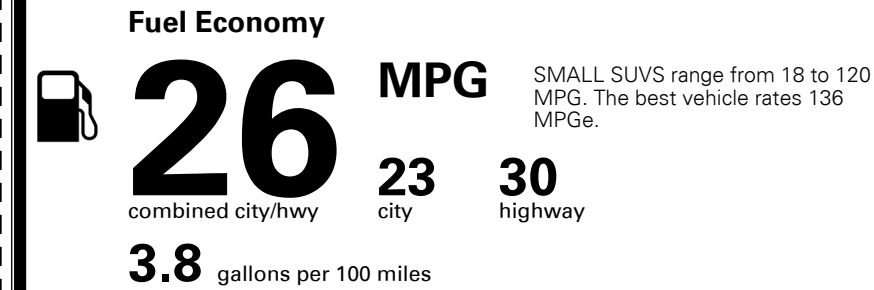

EXTERIOR

17" Alloy Wheels
Auto-On/Off Projector Headlights
LED Daytime Running Lights
Rear Privacy Glass
Rear Spoiler

WARRANTY

10 Year/100,000 Mile Limited Powertrain Warranty
5 Year/60,000 Mile Limited Basic Warranty
5 Year/60,000 Mile Roadside Assistance
*Ask dealer for details

MANUFACTURER'S SUGGESTED RETAIL PRICE ▶

COMPARE EX FWD FEATURES

Added to/in place of standard LX FWD features

- 18" Alloy Wheels
- Blind-Spot Collision Warning (BCW)
- Rear Cross-Traffic Collision Warning (RCCW)
- Smart (Hands-free) Power Liftgate
- Smart Key & Push Button Start
- Sofino Premium Leatherette Seat Trim
- Power Adj. Driver's Seat w/ Power Lumbar
- Heated Front Seats and Outside Mirrors
- Dual-Zone Auto Climate Control
- Power Fold Outside Mirrors w/Turn Signals

ADDITIONAL INSTALLED EQUIPMENT:

(In addition to or in place of standard features)
Snow White Pearl Paint
Carpeted Floor Mats

$ 27,190.00

Included
Included
Included
Included
Included
Included
Included
Included
Included
Included

$395.00
$135.00

MSRP INCLUDING OPTIONS

$ 27,720.00

INLAND FREIGHT AND HANDLING

$ 1,045.00

TOTAL MANUFACTURER'S SUGGESTED RETAIL PRICE ▶

$ 28,765.00

TOTAL ADDITIONAL WEIGHT: 6.4

#1 MASS MARKET BRAND IN
J.D. POWER INITIAL QUALITY,
5 YEARS IN A ROW.

GIVE IT EVERYTHING

For J.D. Power 2019 award information, go to jdpower.com/awards for more details.

EPA DOT Fuel Economy and Environment

Gasoline Vehicle

You spend
$250
more in fuel costs
over 5 years
compared to the
average new vehicle.

Annual fuel cost
$1,550